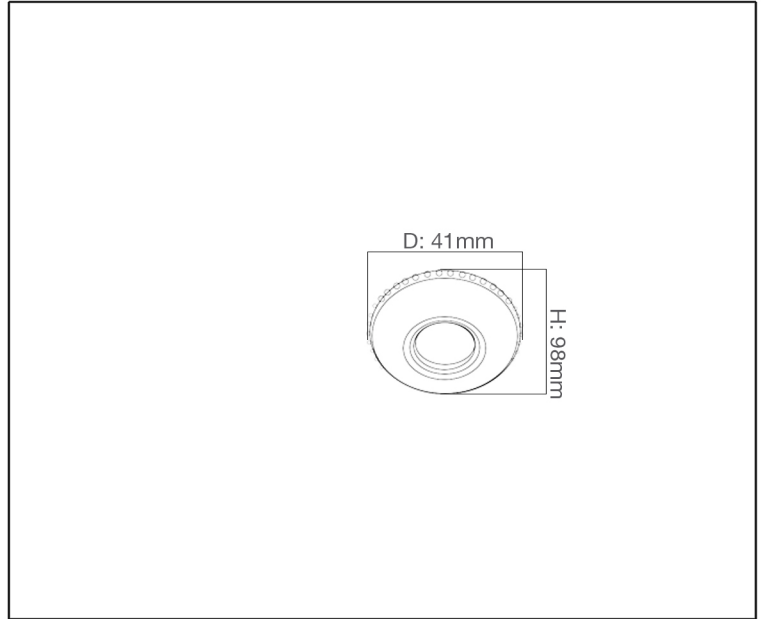

## TECHNICAL DATA SHEET - PUNTO-WHITE - 13491 - SPOT LIGHT

13491  
Recessed Fitting  
Lamp Type: MR 16/COB LED  
Wattage: 50W

### Technical Data

Product Data	Spot Light
Wattage	50W
IP Rating	20
Material	Aluminium body + Crystals
Finish	White
Applications	Residential, Retail, Hospitality
Warranty	5 Years