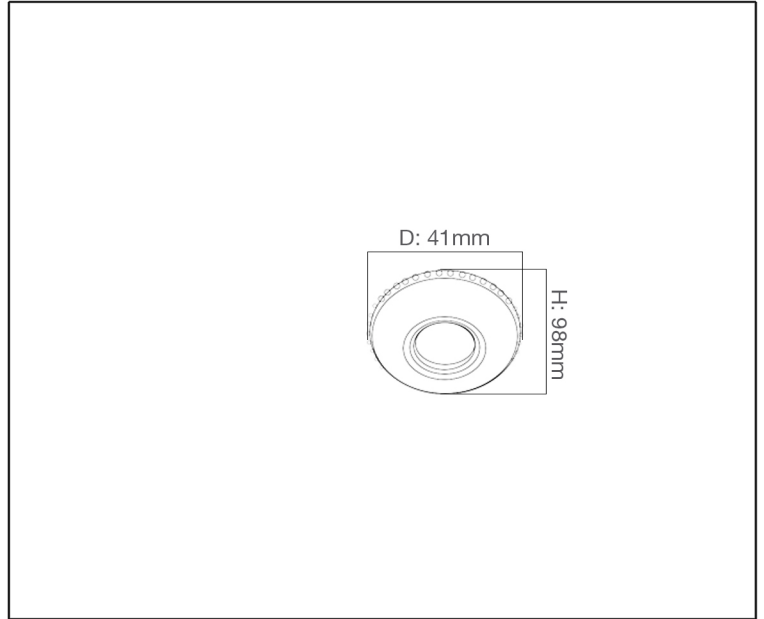

SYV[®]
design

SPOT LIGHT

TECHNICAL DATA SHEET - PUNTO-GOLD - 13492 - SPOT LIGHT

13492
Recessed Fitting
Lamp Type: MR 16/COB LED
Wattage: 50W

Product Description

Punto recessed spot light is characterized by simple and unique design. High quality crystals surround the edges of the frame reflecting your elegant taste and ensures to illuminate your interior spaces properly. Punto looks great in a variety of interior settings such as: home, gallery, clothing stores, boutiques, art exhibition, hotel and other commercial areas.

Technical Data

Product Data	Spot Light
Wattage	50W
IP Rating	20
Material	Aluminium body + Crystals
Finish	Gold
Applications	Residential, Retail, Hospitality
Warranty	5 Years