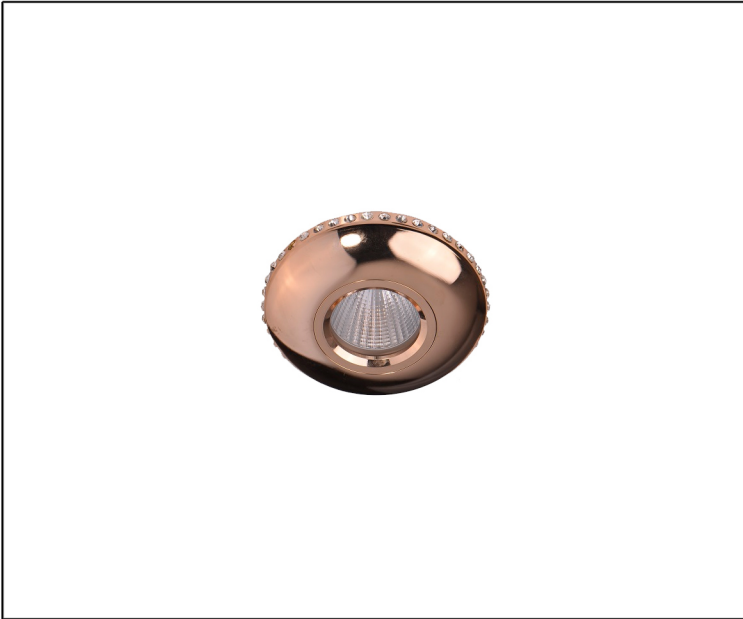

SYV[®]
design

SPOT LIGHT

TECHNICAL DATA SHEET - PUNTO-GOLD - 13492 - SPOT LIGHT

13492
Recessed Fitting
Lamp Type: MR 16/COB LED
Wattage: 50W

Product Description

Punto recessed spot light is characterized by simple and unique design. High quality crystals surround the edges of the frame reflecting your elegant taste and ensures to illuminate your interior spaces properly. Punto looks great in a variety of interior settings such as: home, gallery, clothing stores, boutiques, art exhibition, hotel and other commercial areas.

Technical Data

Product Data	Spot Light
Wattage	50W
IP Rating	20
Material	Aluminium body + Crystals
Finish	Gold
Applications	Residential, Retail, Hospitality
Warranty	5 Years