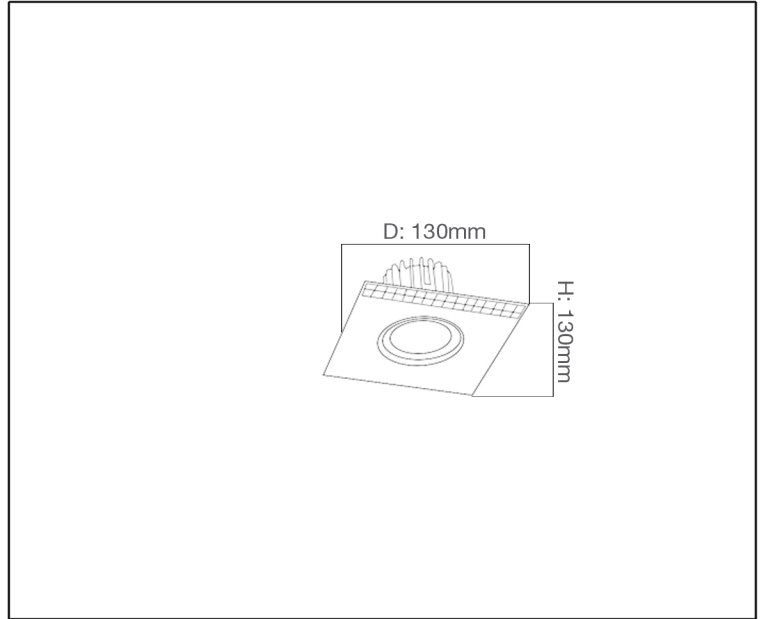

**SYV**<sup>®</sup>  
design

SPOT LIGHT

## TECHNICAL DATA SHEET - COSA-WHITE - 13495 - SPOT LIGHT

13495  
Recessed Fitting  
Lamp Type: MR 16/COB LED  
Wattage: 50W

### Product Description

A unique and stunning polished square spotlight fitting with clear crystal lines on a side, Cosa spotlight has the added feature of reflecting the light by creating an impressive effect and creating a luxurious touch to your home decors with crystal finish.

### Technical Data

Product Data	Spot Light
Wattage	50W
IP Rating	20
Material	White plated metal body + Crystals
Finish	White
Applications	Residential, Retail, Hospitality
Warranty	5 Years