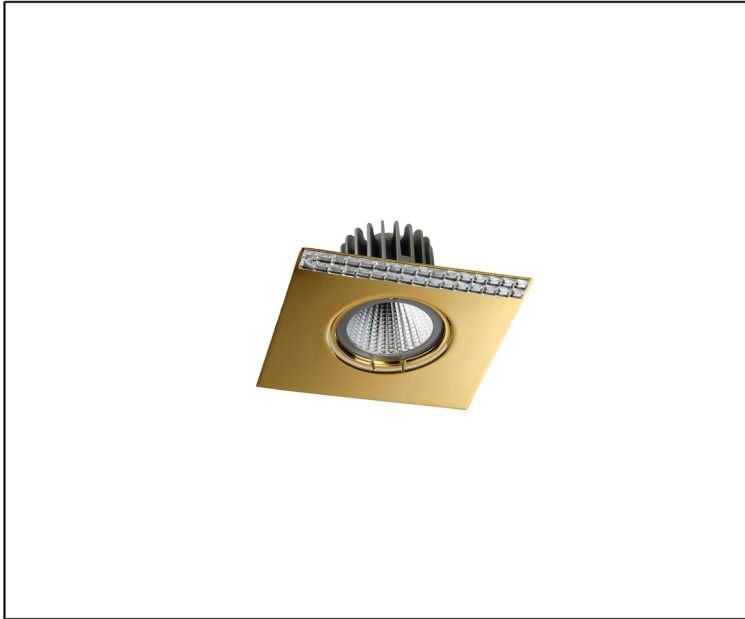

Syv[®]
design

SPOT LIGHT

TECHNICAL DATA SHEET - COSA-GOLD - 13496 - SPOT LIGHT

13496
Recessed Fitting
Lamp Type: MR 16/COB LED
Wattage: 50W

Product Description

A unique and stunning polished square spotlight fitting with clear crystal lines on a side, Cosa spotlight has the added feature of reflecting the light by creating an impressive effect and creating a luxurious touch to your home decors with crystal finish.

Technical Data

Product Data	Spot Light
Wattage	50W
IP Rating	20
Material	Gold plated metal body + Crystals
Finish	Gold
Applications	Residential, Retail, Hospitality
Warranty	5 Years