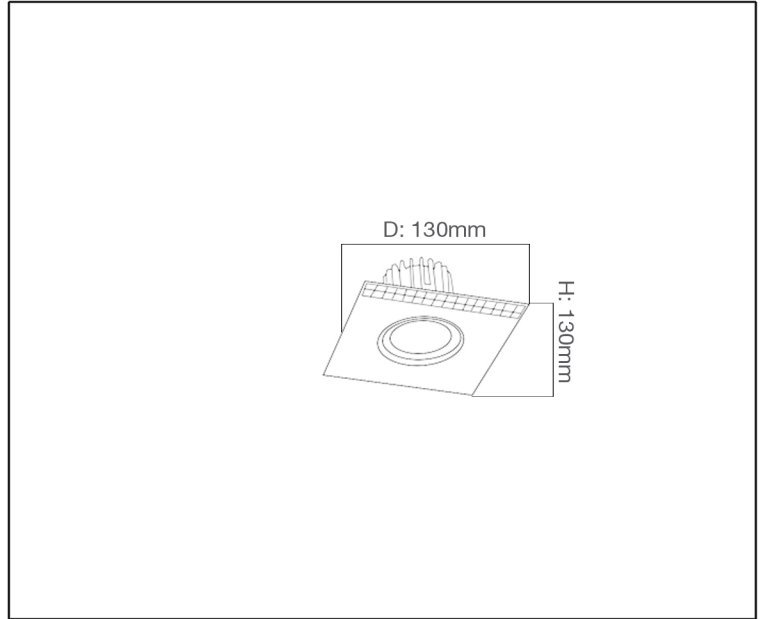

Syv[®]
design

SPOT LIGHT

TECHNICAL DATA SHEET - COSA-GOLD - 13496 - SPOT LIGHT

13496
Recessed Fitting
Lamp Type: MR 16/COB LED
Wattage: 50W

Product Description

A unique and stunning polished square spotlight fitting with clear crystal lines on a side, Cosa spotlight has the added feature of reflecting the light by creating an impressive effect and creating a luxurious touch to your home decors with crystal finish.

Technical Data

Product Data	Spot Light
Wattage	50W
IP Rating	20
Material	Gold plated metal body + Crystals
Finish	Gold
Applications	Residential, Retail, Hospitality
Warranty	5 Years