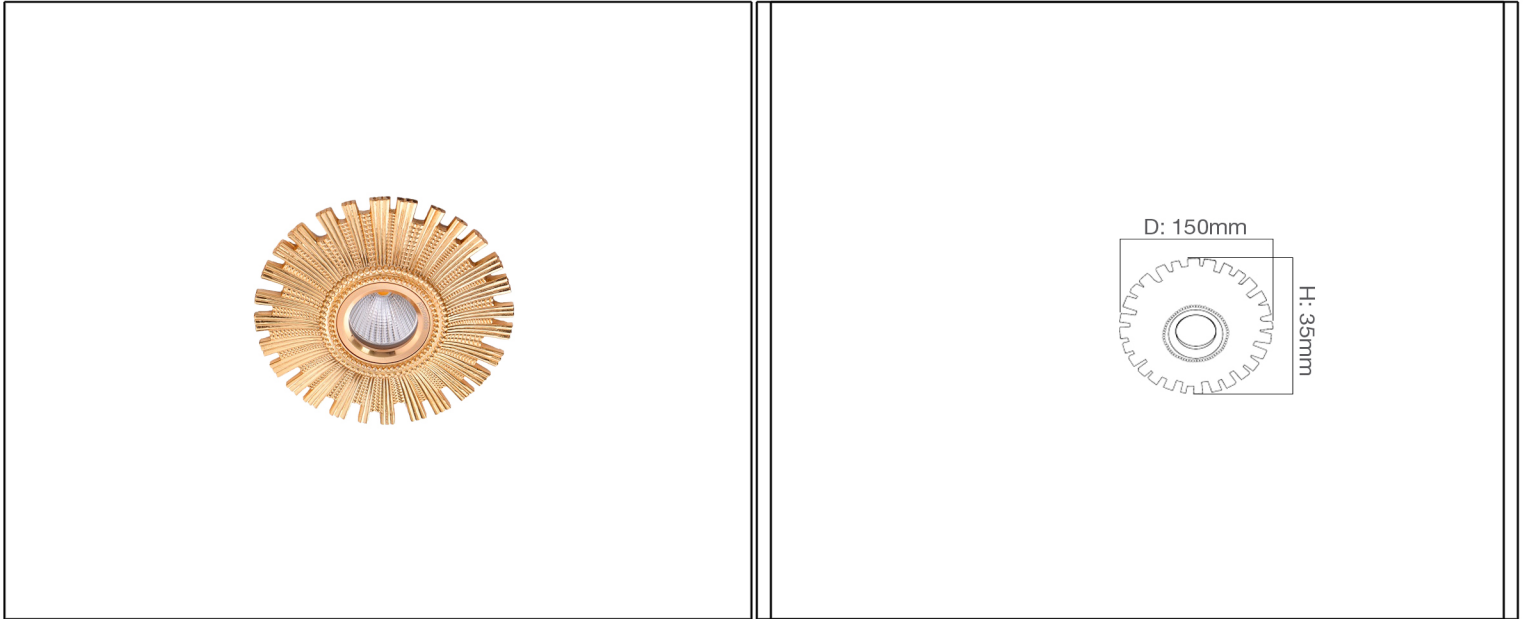

Syv[®]
design

SPOT LIGHT

TECHNICAL DATA SHEET - TAGILO-GOLD - 13498 - SPOT LIGHT

13498
Recessed Fitting
Lamp Type: MR 16/COB LED
Wattage: 50W

Product Description

A unique shaped recessed spotlight fitting with stunning polish finish fulfills the desire of luxurious home decors. Tagilo is 24K Gold spotlight that finally brings a lavish touch of lighting to your interior living space.

Technical Data

Product Data	Spot Light
Wattage	50W
IP Rating	20
Material	Copper
Finish	24K gold
Applications	Residential, Retail, Hospitality
Warranty	5 Years