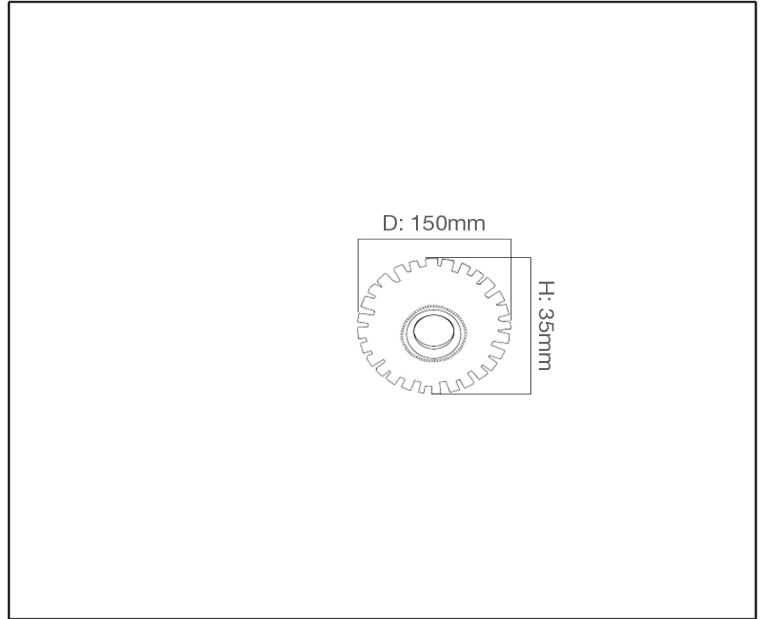

Syv[®]
design

SPOT LIGHT

TECHNICAL DATA SHEET - TAGILO-WHITE - 13499 - SPOT LIGHT

13499
Recessed Fitting
Lamp Type: MR 16/COB LED
Wattage: 50W

Product Description

A unique shaped recessed spotlight fitting with stunning polish finish fulfills the desire of luxurious home decors. Tagilo is white spotlight that finally brings a lavish touch of lighting to your interior living space.

Technical Data

Product Data	Spot Light
Wattage	50W
IP Rating	20
Material	Copper
Finish	White
Applications	Residential, Retail, Hospitality
Warranty	5 Years