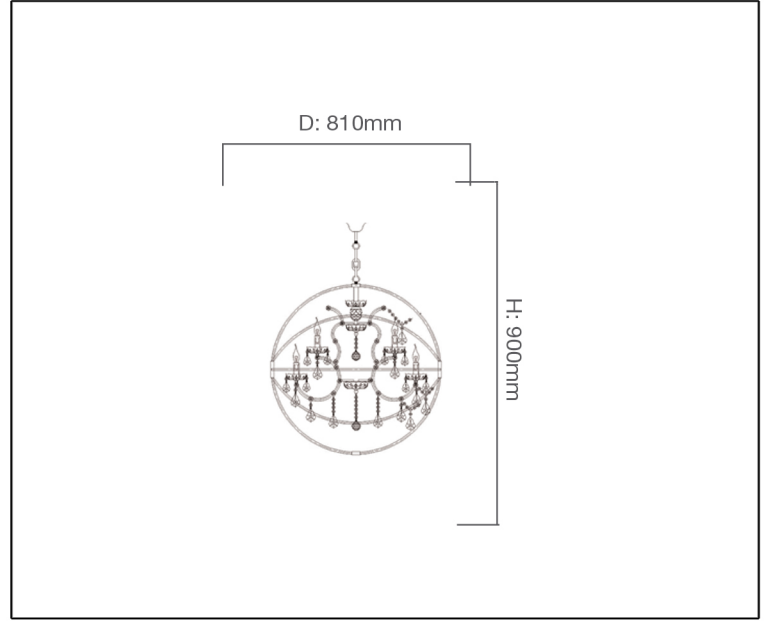

SYV[®]
design

MODERN CHANDELIERS

TECHNICAL DATA SHEET - SERRA - 13523 - MODERN CHANDELIER

13523
Suspended Mounted
Lamp Type: E14 x 15
Rated input power: 40W Max

Product Description

This is the chain hung vintage rustic metal cage shade suspended light in unique orb Crystal Chandelier style. Add style and soft illumination to your entryway, dining room or any other area of your home with this Serra antique rustic globe chandelier. The Metal bars encircle fifteen beautiful chandelier lights entwined with crystals.

Technical Data

Product Data	Modern Chandelier
Wattage	40W
IP Rating	20
Color Temperature	-
Material	Crystals + Hand-brushed Rustic Iron
Finish	Rustic black + Clear
Applications	Residential & Hospitality
Warranty	N/A