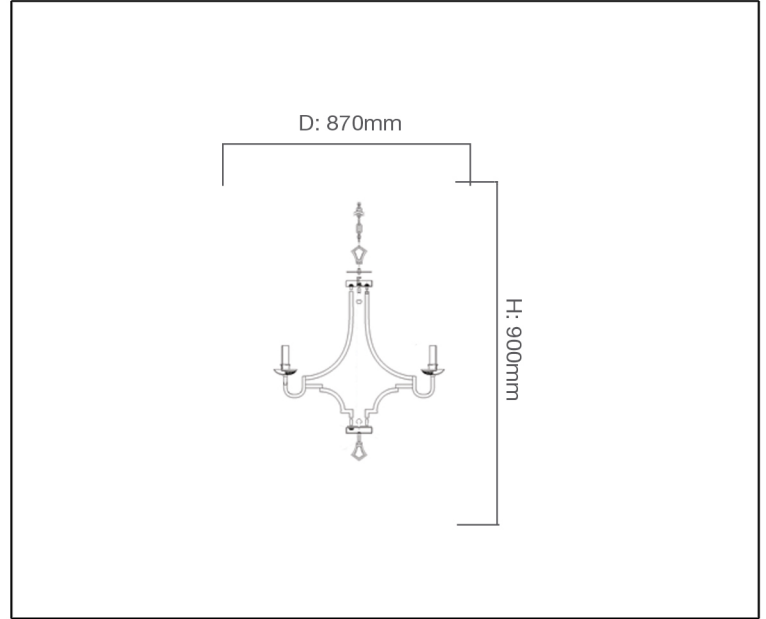

**Syv**<sup>®</sup>  
design

MODERN CHANDELIERS

TECHNICAL DATA SHEET - MARRON - 13526 - MODERN CHANDELIER

13526  
Suspended Mounted  
Lamp Type: E14 x 8  
Rated input power: 40W Max

### Technical Data

Product Data	Modern Chandelier
Wattage	40W
IP Rating	20
Color Temperature	-
Material	Hand-painted Ceramic lamp holder + Brass body
Finish	Gold
Applications	Residential & Hospitality
Warranty	N/A