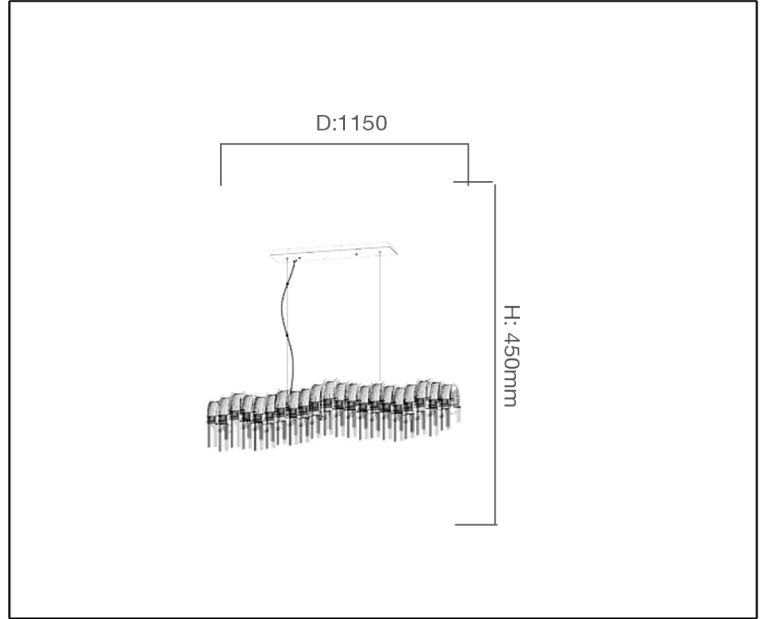

SYV[®]
design

MODERN CHANDELIERS

TECHNICAL DATA SHEET - FILO - 13606 - MODERN CHANDELIER

13606
Suspended Mounted
Lamp Type: G9 x 7
Rated input power: 35W Max

Product Description

Stream Horizontal Chandelier, Filo, is a real testament to the luxurious side of modern lighting. Filo's unique style brightens up the room through its delicate gold chains which were individually applied by hand.

Technical Data

Product Data	Modern Chandelier
Wattage	35W
IP Rating	20
Color Temperature	-
Material	Golden metal body with golden chains
Finish	Hand polished in golden
Applications	Residential & Hospitality
Warranty	N/A