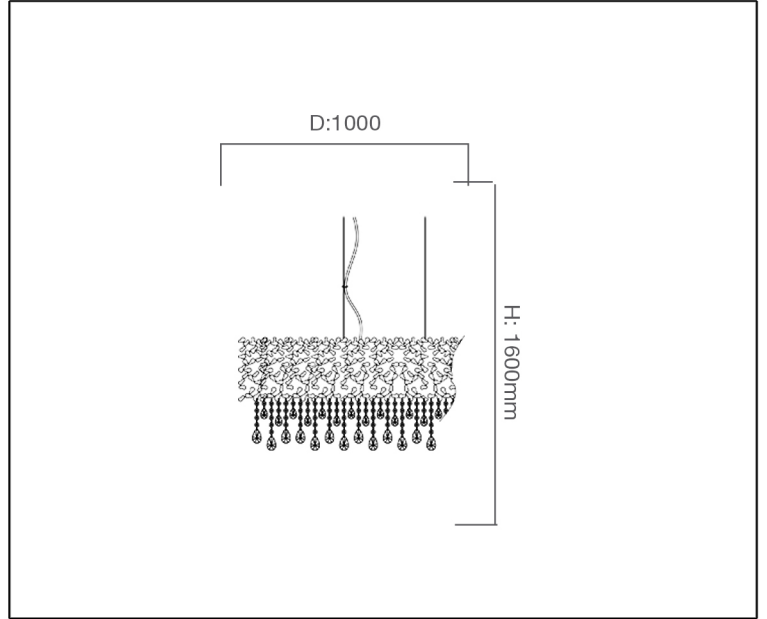

## TECHNICAL DATA SHEET - LUNGO - 13607 - MODERN CHANDELIER

13607  
Suspended Mounted  
Lamp Type: G9 x 7  
Rated input power: 35W Max

### Technical Data

Product Data	Modern Chandelier
Wattage	35W
IP Rating	20
Color Temperature	-
Material	Golden metal body with Clear Crystals
Finish	Hand polished in golden
Applications	Residential & Hospitality
Warranty	N/A