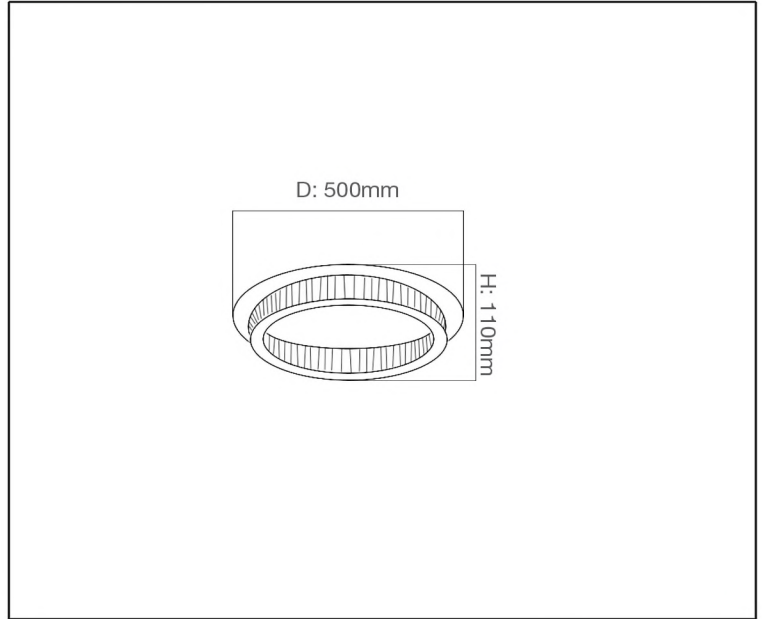

Syv[®]
design

CEILING LIGHT

TECHNICAL DATA SHEET - ANELLO DL - 13784 - CEILING LIGHT

13784
Ceiling Mounted
Lamp Type: LED
Rated input power: 36W Max

Product Description

LED Circular Ceiling light has a glowing finish surrounded by stainless steel, where every detail is perfectly placed and suited. Guaranteed to give a glowing and energetic lighting to the room.

Technical Data

Product Data	Ceiling Light
Wattage	36W
IP Rating	20
Color Temperature	6000K
Lumen	2880lm
Material	Stainless Steel + Glass Body
Finish	Chrome
Applications	Residential & Hospitality
Warranty	3 Years