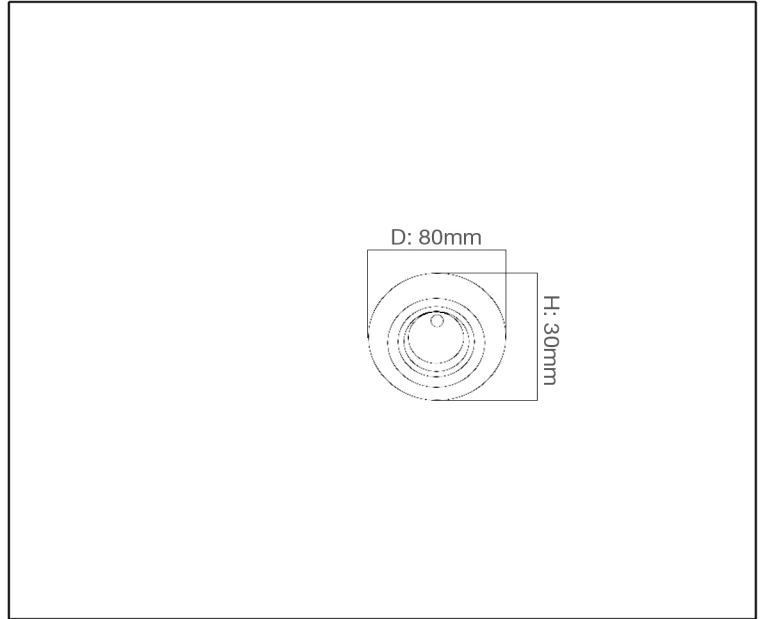

SYV[®]
design

SPOT LIGHT

TECHNICAL DATA SHEET - PLATTER-WH - 13917 - SPOT LIGHT

13917
Recessed Fitting
Lamp Type: 1xMR16

Product Description

This recessed spotlight fitting is ideal for using with low ceiling heights. Suitable for any modern or contemporary interiors, Platter spotlight fitting looks great when lit with a warm bulb for a soft lighting or daylight bulb for brightening up your indoor.

Technical Data

Product Data	Spot Light
IP Rating	20
Material	Aluminum body
Finish	White
Applications	Residential, Retail, Hospitality
Warranty	2 Years