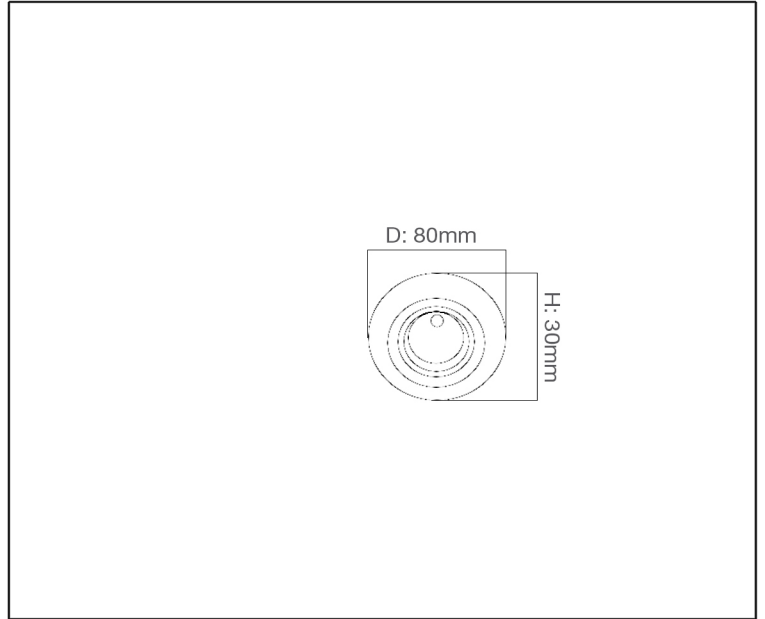

SYV[®]
design

SPOT LIGHT

TECHNICAL DATA SHEET - PLATTER-MG - 13918 - SPOT LIGHT

13918
Recessed Fitting
Lamp Type: 1xMR16

Product Description

This recessed spotlight fitting is ideal for using with low ceiling heights. Suitable for any modern or contemporary interiors, Platter spotlight fitting looks great when lit with a warm bulb for a soft lighting or daylight bulb for brightening up your indoor.

Technical Data

| | |
|--------------|----------------------------------|
| Product Data | Spot Light |
| IP Rating | 20 |
| Material | Aluminum body |
| Finish | Matt Gold |
| Applications | Residential, Retail, Hospitality |
| Warranty | 2 Years |