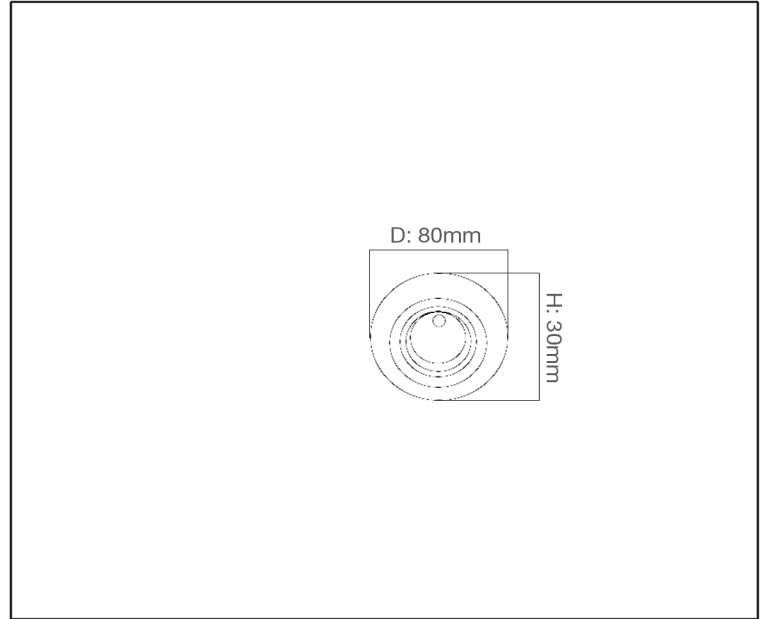

SYV[®]
design

SPOT LIGHT

TECHNICAL DATA SHEET - PLATTER-CH - 13919 - SPOT LIGHT

13919
Recessed Fitting
Lamp Type: 1xMR16

Product Description

This recessed spotlight fitting is ideal for using with low ceiling heights. Suitable for any modern or contemporary interiors, Platter spotlight fitting looks great when lit with a warm bulb for a soft lighting or daylight bulb for brightening up your indoor.

Technical Data

Product Data	Spot Light
IP Rating	20
Material	Aluminum body
Finish	Chrome
Applications	Residential, Retail, Hospitality
Warranty	2 Years