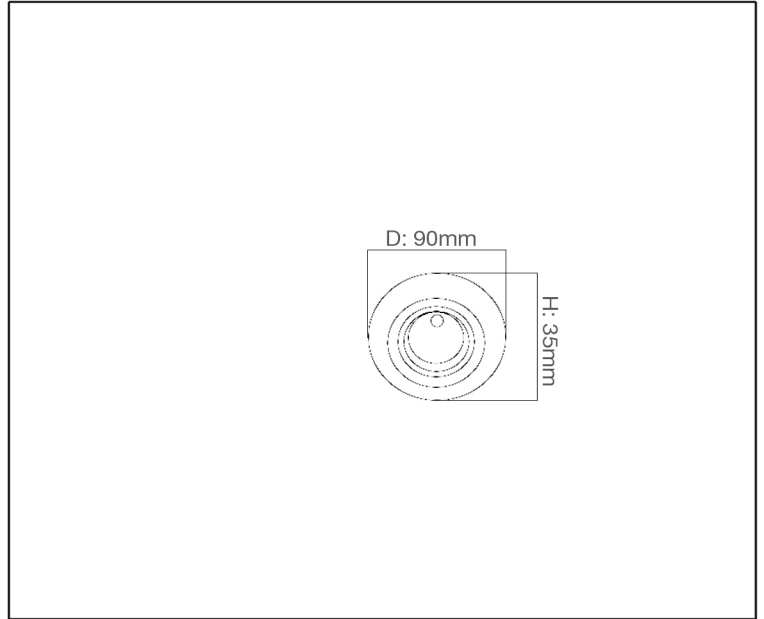

**SYV**<sup>®</sup>  
design

SPOT LIGHT

## TECHNICAL DATA SHEET - LINA-WH - 13920 - SPOT LIGHT

13920  
Recessed Fitting  
Lamp Type: 1xMR16

### Product Description

Designed in a compact format, the Lina Recessed Spot Light frame will provide a warm lighting for a contemporary setting. As a versatile design, this round recessed spotlight fitting will look great in restaurant interiors, hotel rooms or homes.

### Technical Data

Product Data	Spot Light
IP Rating	20
Material	Aluminum body
Finish	White
Applications	Residential, Retail, Hospitality
Warranty	2 Years