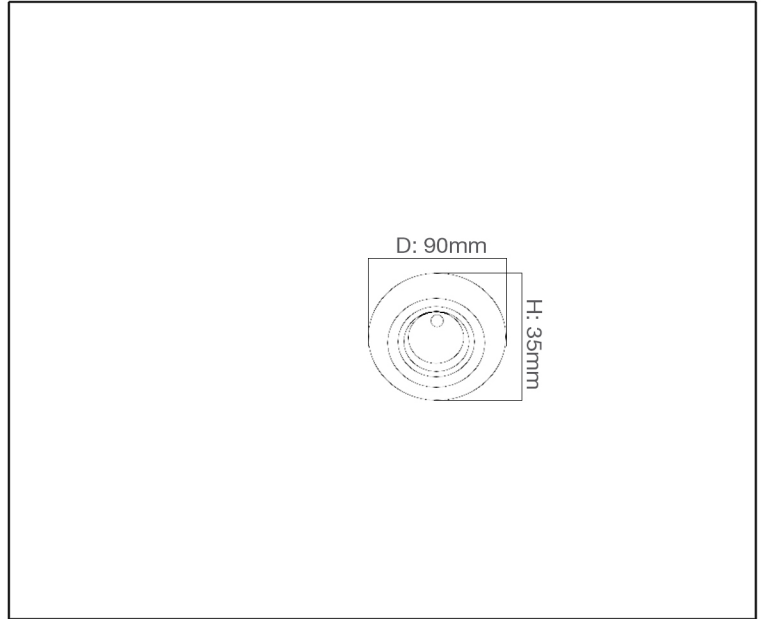

SYV<sup>®</sup>  
design

SPOT LIGHT

## TECHNICAL DATA SHEET - LINA-CH - 13922 - SPOT LIGHT

13922  
Recessed Fitting  
Lamp Type: 1xMR16

### Product Description

Designed in a compact format, the Lina Recessed Spot Light frame will provide a warm lighting for a contemporary setting. As a versatile design, this round recessed spotlight fitting will look great in restaurant interiors, hotel rooms or homes.

### Technical Data

Product Data	Spot Light
IP Rating	20
Material	Aluminum body
Finish	Chrome
Applications	Residential, Retail, Hospitality
Warranty	2 Years