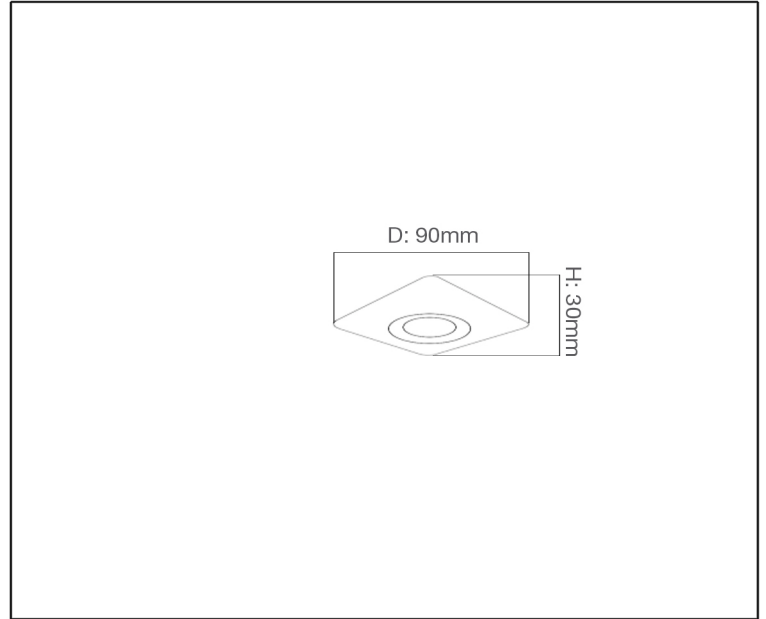

**syv**<sup>®</sup>  
design

SPOT LIGHT

## TECHNICAL DATA SHEET - PRATIKA-WH - 13923 - SPOT LIGHT

13923  
Recessed Fitting  
Lamp Type: 1xMR16

### Technical Data

Product Data	Spot Light
IP Rating	20
Material	Aluminum body
Finish	White
Applications	Residential, Retail, Hospitality
Warranty	2 Years