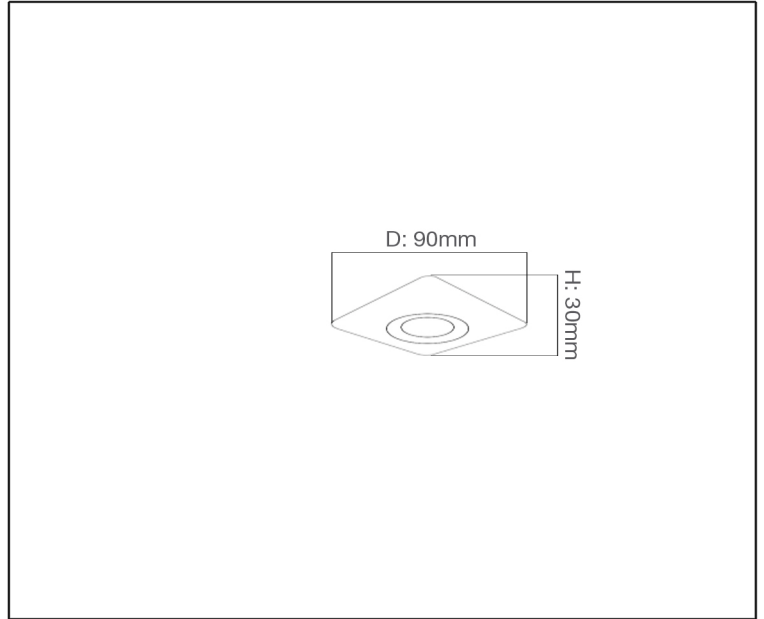

SYV[®]
design

SPOT LIGHT

TECHNICAL DATA SHEET - PRATIKA-CH - 13925 - SPOT LIGHT

13925
Recessed Fitting
Lamp Type: 1xMR16

Product Description

Pratika is a unique combination of sleek and subtlety with its flat, circular recessed spot light and square frame with round edges to align perfectly with your ceiling. It is suitable for contemporary interior settings such as bedroom, kitchen, living room, hallways & etc.

Technical Data

Product Data	Spot Light
IP Rating	20
Material	Aluminum body
Finish	Chrome
Applications	Residential, Retail, Hospitality
Warranty	2 Years