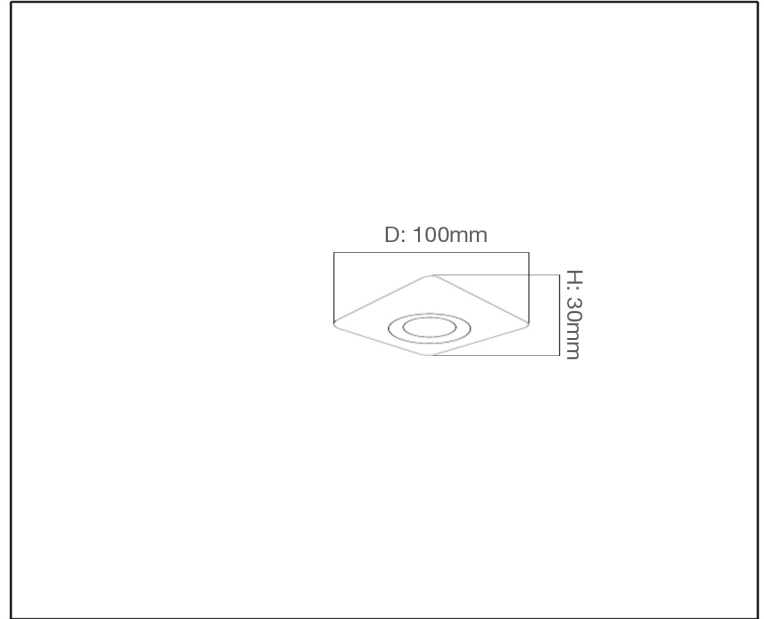

SYV[®]
design

SPOT LIGHT

TECHNICAL DATA SHEET - TROP - 13926 - SPOT LIGHT

13926
Recessed Fitting
Lamp Type: 1xMR16

Product Description

Trop Recessed spotlight frame has a modern design in striking finish that illuminates your interiors perfectly. As a versatile design, this round recessed spotlight fitting will look great in restaurant interiors, hotel rooms or homes.

Technical Data

Product Data	Spot Light
IP Rating	20
Material	Aluminum body
Finish	Shiny White
Applications	Residential, Retail, Hospitality
Warranty	2 Years