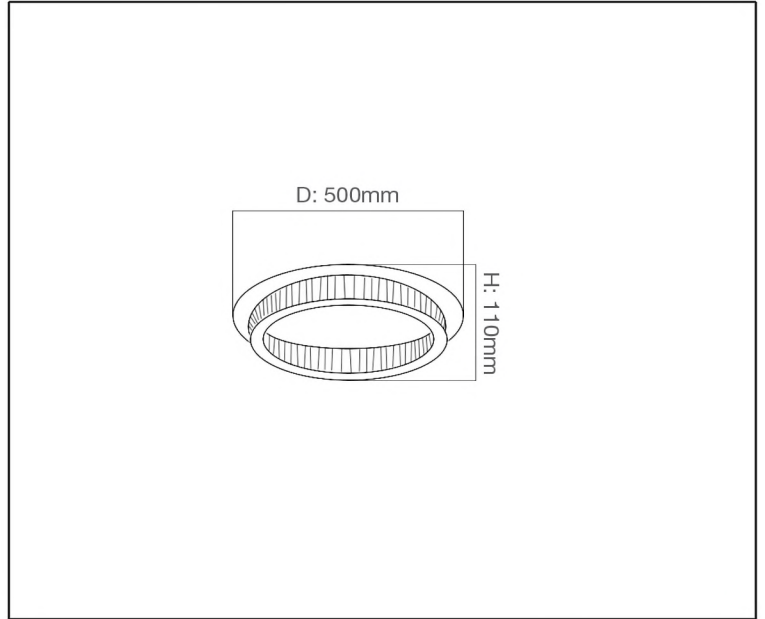

Syv[®]
design

CEILING LIGHT

TECHNICAL DATA SHEET - ANELLO WW - 14207 - CEILING LIGHT

14207
Ceiling Mounted
Lamp Type: LED
Rated input power: 36W Max

Product Description

LED Circular Ceiling light has a glowing finish surrounded by stainless steel, where every detail is perfectly placed and suited. Guaranteed to give a glowing and energetic lighting to the room.

Technical Data

| | |
|-------------------|------------------------------|
| Product Data | Ceiling Light |
| Wattage | 36W |
| IP Rating | 20 |
| Color Temperature | 3000K |
| Lumen | 2880lm |
| Material | Stainless Steel + Glass Body |
| Finish | Silver |
| Applications | Residential & Hospitality |
| Warranty | 2 Years |