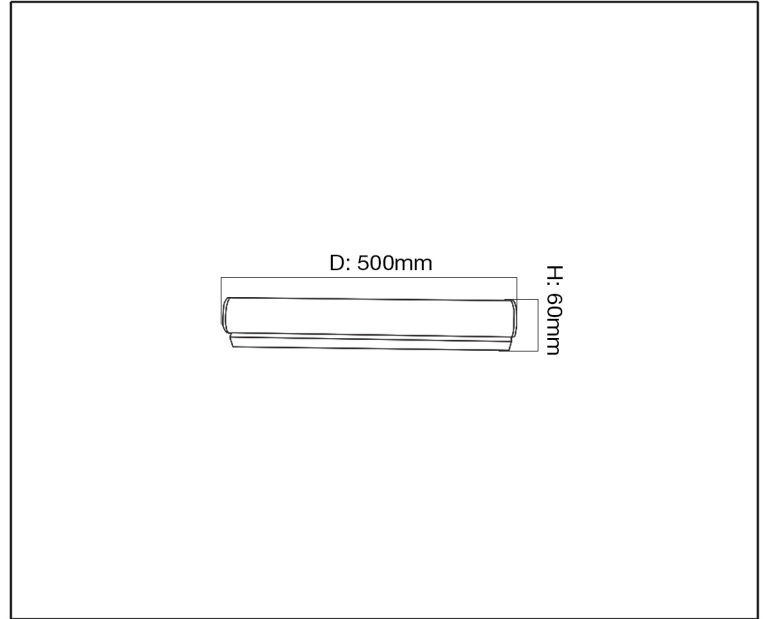

SYV[®]
design

MIRROR LIGHT

TECHNICAL DATA SHEET - BADEZ DL - 14296 - MIRROR LIGHT

14296
 EPISTAR LED
 Rated Luminaire Luminous Flux: 2376lm
 Rated input power: 24W
 Luminaire Efficiency: 100lm/W
 Input Voltage: 220-240V

Product Description

Brushing, shaving, plucking, washing, flossing – there are a lot of daily activities that need good bathroom lighting. Badez can be placed on top or on the sides of the mirror so you have a brighter view and better lighting.

Technical Data

Product Data	Wall Light
Wattage	24W
Color Temperature	6000K
Lumen	2376lm
IP Rating	44
Beam Angle	270°
Current	0.091mA
Frequency	50-60Hz
CRI	Ra>80
Power Factor	>0.9
Material	Glass + Iron base
Finish	Chrome
Warranty	2 Years
Applications	Residential, Retail, Hospitality