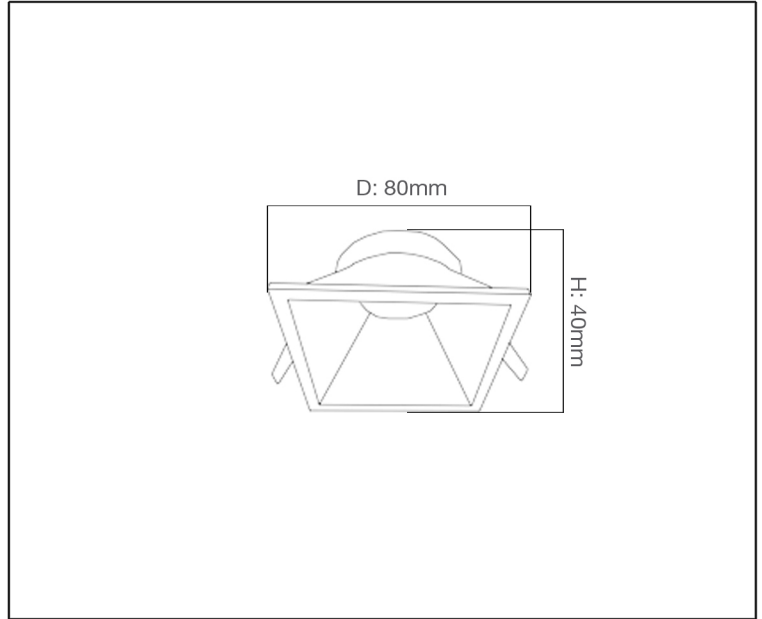

Syv[®]
design

SPOT LIGHT

TECHNICAL DATA SHEET - BACH WG - 14404 - SPOT LIGHT

14404
Recessed Fitting
Lamp Type: GU10

Product Description

Bach spotlight fittings comes with moderate dimensions available in squared version. Bach is specially designed and developed to create light effects with low powers and to control glare.

Technical Data

Product Data	Spot Light
IP Rating	20
Material	Square mould ring + Aluminum body
Finish	White + Gold
Applications	Residential, Retail, Hospitality
Warranty	2 Years