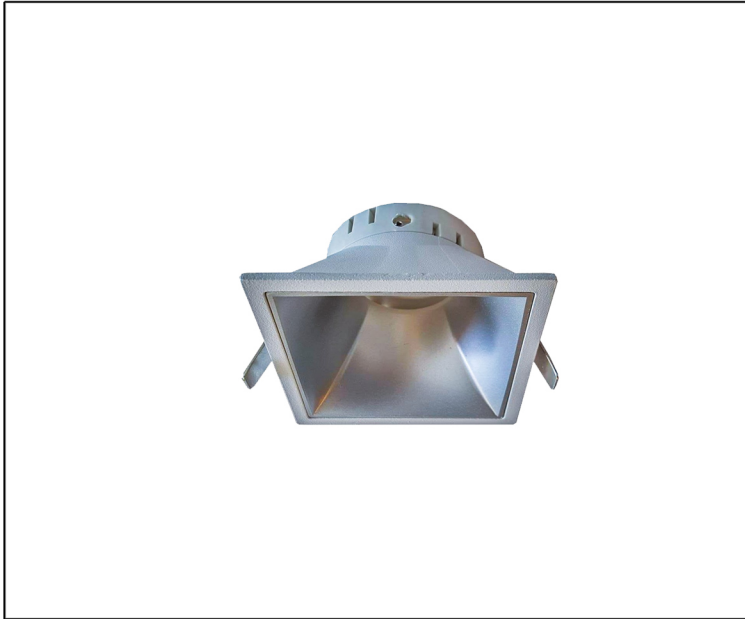

Syv[®]
design

SPOT LIGHT

TECHNICAL DATA SHEET - BACH SW - 14406 - SPOT LIGHT

14406
Recessed Fitting
Lamp Type: GU10

Product Description

Bach spotlight fittings comes with moderate dimensions available in squared version. Bach is specially designed and developed to create light effects with low powers and to control glare.

Technical Data

Product Data	Spot Light
IP Rating	20
Material	Square mould ring + Aluminum body
Finish	White
Applications	Residential, Retail, Hospitality
Warranty	2 Years