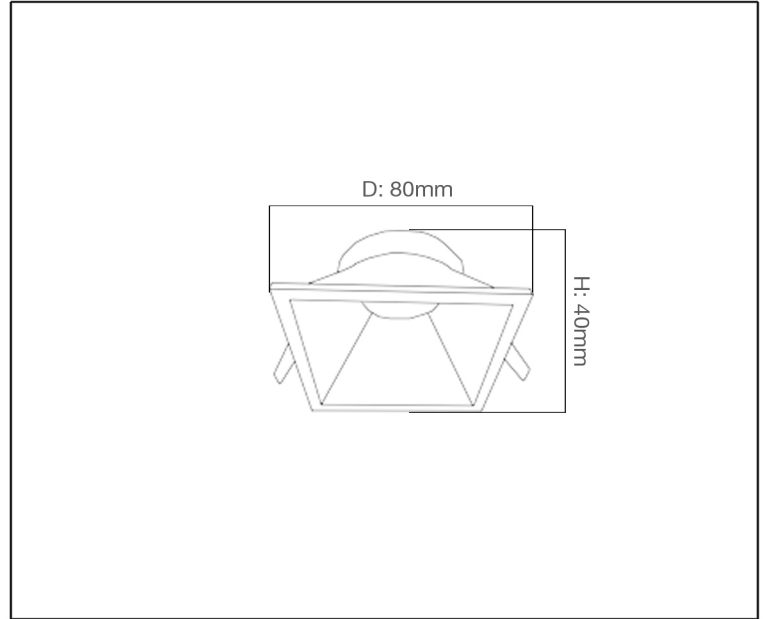

Syv[®]
design

SPOT LIGHT

TECHNICAL DATA SHEET - BACH SW - 14406 - SPOT LIGHT

14406
Recessed Fitting
Lamp Type: GU10

Product Description

Bach spotlight fittings comes with moderate dimensions available in squared version. Bach is specially designed and developed to create light effects with low powers and to control glare.

Technical Data

Product Data	Spot Light
IP Rating	20
Material	Square mould ring + Aluminum body
Finish	White
Applications	Residential, Retail, Hospitality
Warranty	2 Years