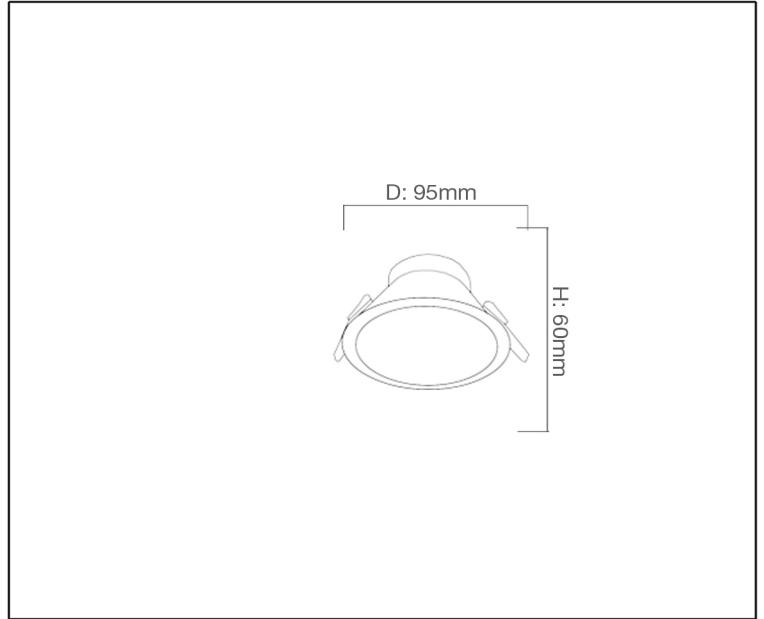

Syv[®]
design

SPOT LIGHT

TECHNICAL DATA SHEET - TUDO SWG - 14409 - SPOT LIGHT

14409
Recessed Fitting
Lamp Type: GU10

Product Description

Tudo are a discreet and interesting way to add a modern feel to your home. It can create the illusion of extra space and character in a room with low ceilings, or grandeur and grace to one with higher ceilings.

Technical Data

Product Data	Spot Light
IP Rating	20
Material	Mould ring + Aluminum body
Finish	Sandy White + Gold
Applications	Residential, Retail, Hospitality
Warranty	2 Years