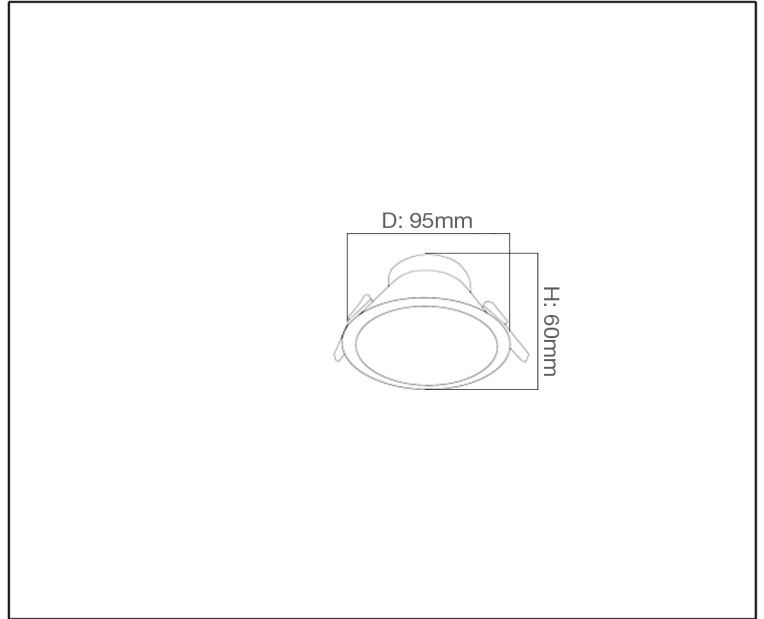

Syv[®]
design

SPOT LIGHT

TECHNICAL DATA SHEET - TUDO SW - 14410 - SPOT LIGHT

14410
Recessed Fitting
Lamp Type: GU10

Product Description

Tudo are a discreet and interesting way to add a modern feel to your home. It can create the illusion of extra space and character in a room with low ceilings, or grandeur and grace to one with higher ceilings.

Technical Data

| | |
|--------------|----------------------------------|
| Product Data | Spot Light |
| IP Rating | 20 |
| Material | Mould ring + Aluminum body |
| Finish | Sandy White |
| Applications | Residential, Retail, Hospitality |
| Warranty | 2 Years |