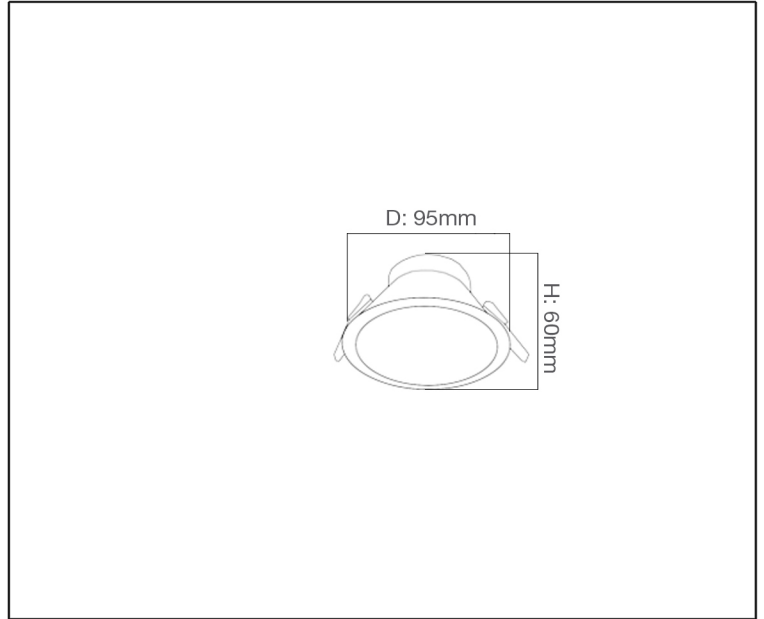

**Syv**<sup>®</sup>  
design

SPOT LIGHT

## TECHNICAL DATA SHEET - TUDO WCH - 14411 - SPOT LIGHT

14411  
Recessed Fitting  
Lamp Type: GU10

### Technical Data

Product Data	Spot Light
IP Rating	20
Material	Mould ring + Aluminum body
Finish	Chrome White
Applications	Residential, Retail, Hospitality
Warranty	2 Years