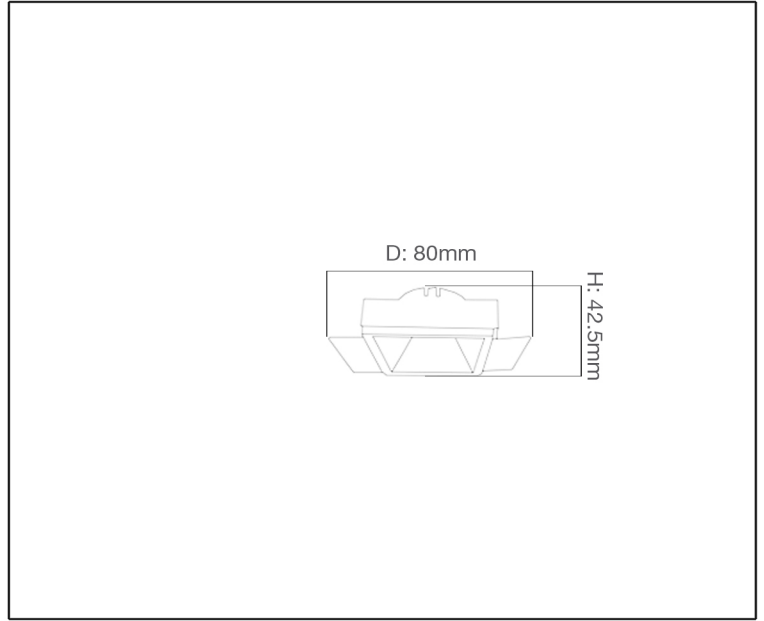

Syv[®]
design

SPOT LIGHT

TECHNICAL DATA SHEET - KUBUS W - 14412 - SPOT LIGHT

14412
Recessed Fitting
Lamp Type: GU10

Product Description

If you want to create some interesting lighting effects, why not replace your standard pendant light fittings with streamlined Kubus spotlight fittings? Its regular and minimal shape and the smooth finish of its edges are the result of a carefully studied design.

Technical Data

Product Data	Spot Light
IP Rating	20
Material	Square Mould ring + Aluminum body
Finish	White
Applications	Residential, Retail, Hospitality
Warranty	2 Years