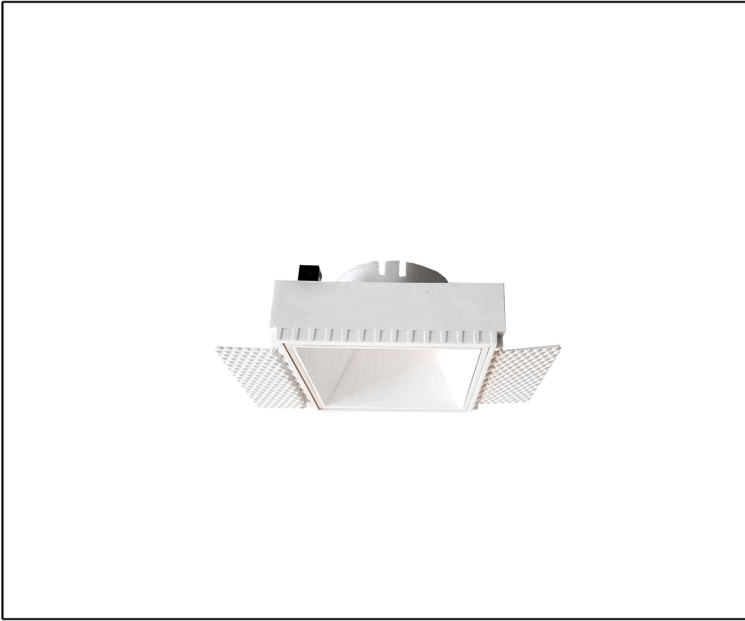

Syv[®]
design

SPOT LIGHT

TECHNICAL DATA SHEET - KUBUS W - 14412 - SPOT LIGHT

14412
Recessed Fitting
Lamp Type: GU10

Product Description

If you want to create some interesting lighting effects, why not replace your standard pendant light fittings with streamlined Kubus spotlight fittings? Its regular and minimal shape and the smooth finish of its edges are the result of a carefully studied design.

Technical Data

Product Data	Spot Light
IP Rating	20
Material	Square Mould ring + Aluminum body
Finish	White
Applications	Residential, Retail, Hospitality
Warranty	2 Years