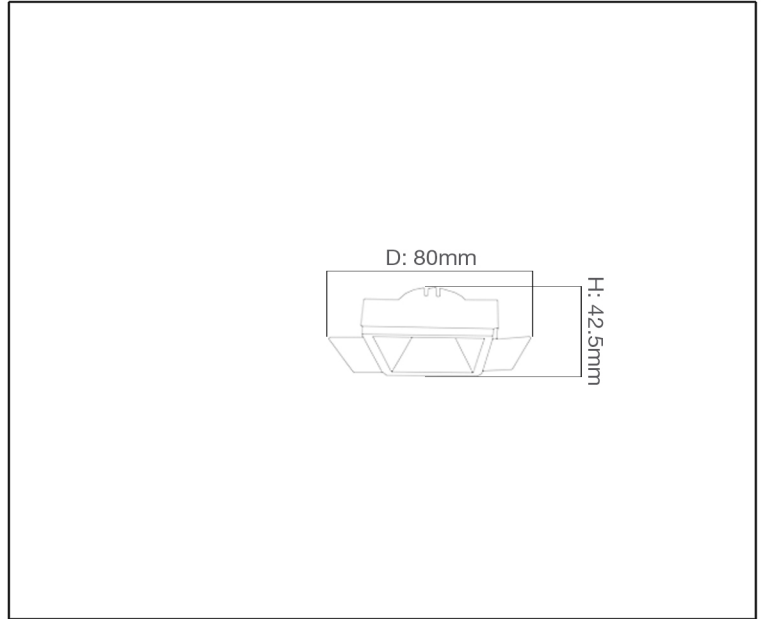

**Syv**<sup>®</sup>  
design

SPOT LIGHT

## TECHNICAL DATA SHEET - KUBUS WG - 14413 - SPOT LIGHT

14413  
Recessed Fitting  
Lamp Type: GU10

### Technical Data

Product Data	Spot Light
IP Rating	20
Material	Square Mould ring + Aluminum body
Finish	White
Applications	Residential, Retail, Hospitality
Warranty	2 Years