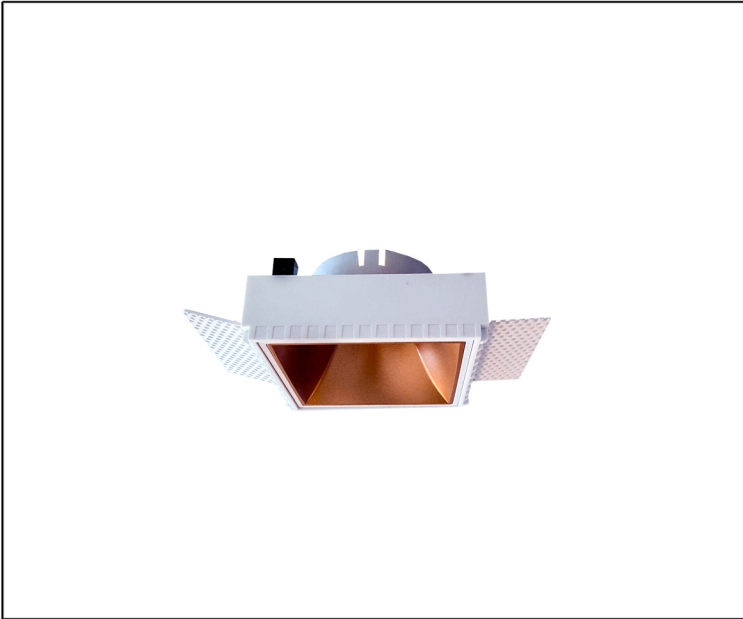

**Syv**<sup>®</sup>  
design

SPOT LIGHT

## TECHNICAL DATA SHEET - KUBUS WG - 14413 - SPOT LIGHT

14413  
Recessed Fitting  
Lamp Type: GU10

### Product Description

If you want to create some interesting lighting effects, why not replace your standard pendant light fittings with streamlined Kubus spotlight fittings? Its regular and minimal shape and the smooth finish of its edges are the result of a carefully studied design.

### Technical Data

Product Data	Spot Light
IP Rating	20
Material	Square Mould ring + Aluminum body
Finish	White
Applications	Residential, Retail, Hospitality
Warranty	2 Years