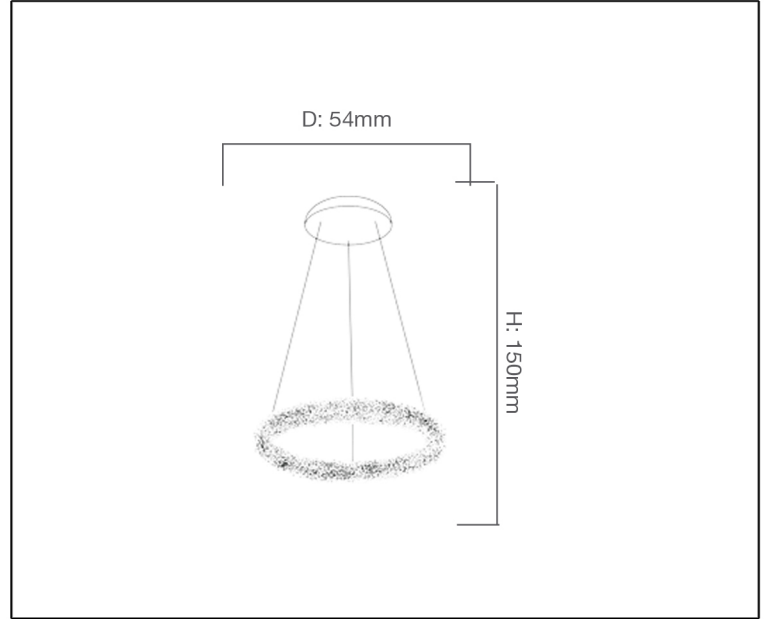

Syv[®]
design

MODERN CHANDELIERS

TECHNICAL DATA SHEET - ARETA - 14593 - MODERN CHANDELIER

14593
Pendant Light
Lamp Type: LED
Rated input power: 30W Max

Product Description

Areta will definitely enhance the gorgeous look of a crystal chandelier that can brighten up any space while adding visual interest to your surroundings.

Technical Data

Product Data	Modern Chandelier
Wattage	30W
IP Rating	20
Color Temperature	6000K
Material	Stainless steel + Clear Crystal + Single round ring
Finish	Chrome
Applications	Residential & Hospitality
Warranty	3 Years