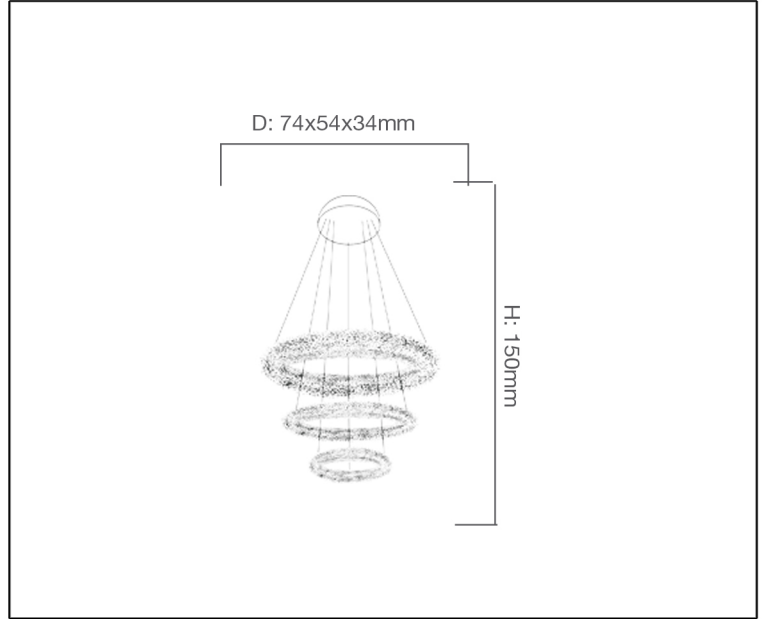

Syv[®]
design

MODERN CHANDELIERS

TECHNICAL DATA SHEET - DREIMAL - 14594 - MODERN CHANDELIER

14594
Pendant Light
Lamp Type: LED
Rated input power: 90W Max

Product Description

Dreimal will definitely enhance the gorgeous look of a crystal chandelier that can brighten up any space while adding visual interest to your surroundings.

Technical Data

Product Data	Modern Chandelier
Wattage	90W
IP Rating	20
Color Temperature	6000K
Material	Stainless steel + Clear Crystal + Triple round ring
Finish	Chrome
Applications	Residential & Hospitality
Warranty	3 Years