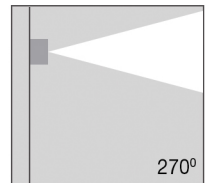

**SYV**  
design

MIRROR LIGHT

## TECHNICAL DATA SHEET - STANGE - 14595 - MIRROR LIGHT

14595  
 EPISTAR LED  
 Rated Luminaire Luminous Flux: 840lm  
 Rated input power: 12W  
 Luminaire Efficiency: 70lm/W  
 Input Voltage: 220-240V

### Technical Data

Product Data	Wall Light
Wattage	12W
Color Temperature	3000K
Rated Luminaire Luminous Flux	840lm
IP Rating	44
Beam Angle	270°
Current	0.091mA
Frequency Range	50-60Hz
CRI	Ra>80
Power Factor	>0.9
Material	Stainless steel + Clear Crystal
Finish	Chrome
Warranty	3 Years
Applications	Residential, Retail, Hospitality