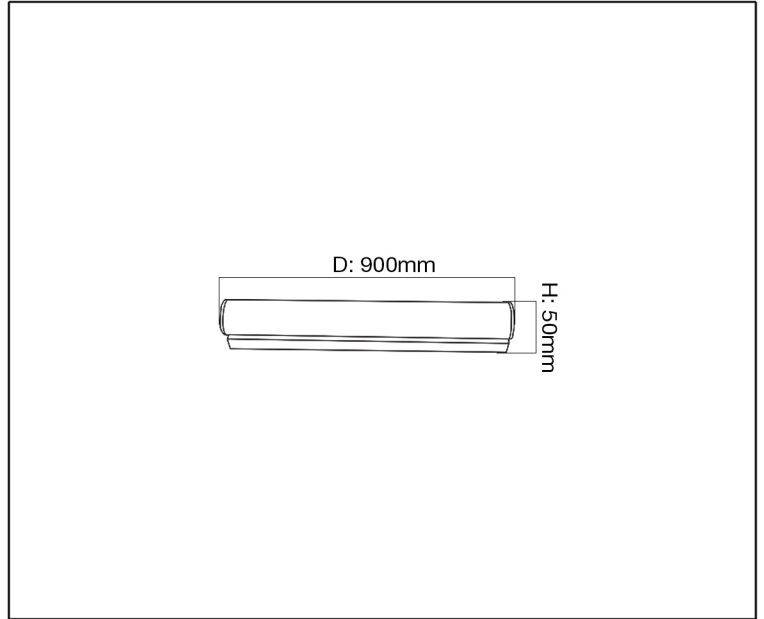

**SYV**  
design

MIRROR LIGHT

## TECHNICAL DATA SHEET - STANGE - 14595 - MIRROR LIGHT

14595  
 EPISTAR LED  
 Rated Luminaire Luminous Flux: 840lm  
 Rated input power: 12W  
 Luminaire Efficiency: 70lm/W  
 Input Voltage: 220-240V

### Technical Data

Product Data	Wall Light
Wattage	12W
Color Temperature	3000K
Rated Luminaire Luminous Flux	840lm
IP Rating	44
Beam Angle	270°
Current	0.091mA
Frequency Range	50-60Hz
CRI	Ra>80
Power Factor	>0.9
Material	Stainless steel + Clear Crystal
Finish	Chrome
Warranty	3 Years
Applications	Residential, Retail, Hospitality