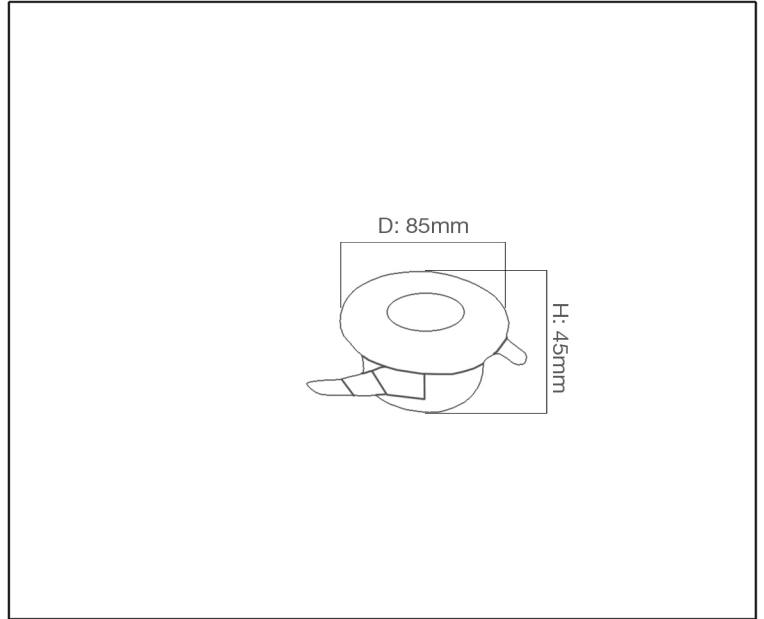

SYV<sup>®</sup>  
design

SPOT LIGHT

## TECHNICAL DATA SHEET - POQUITO WH - 14652 - SPOT LIGHT

14652  
Recessed Fitting  
Lamp Type: -

### Product Description

Poquito spotlight fittings comes with moderate dimension. Poquito is specially designed and developed to create light effects with low powers and to control glare.

### Technical Data

Product Data	Spot Light
IP Rating	44
Material	Aluminum body
Finish	White
Applications	Residential, Retail, Hospitality
Warranty	2 Years