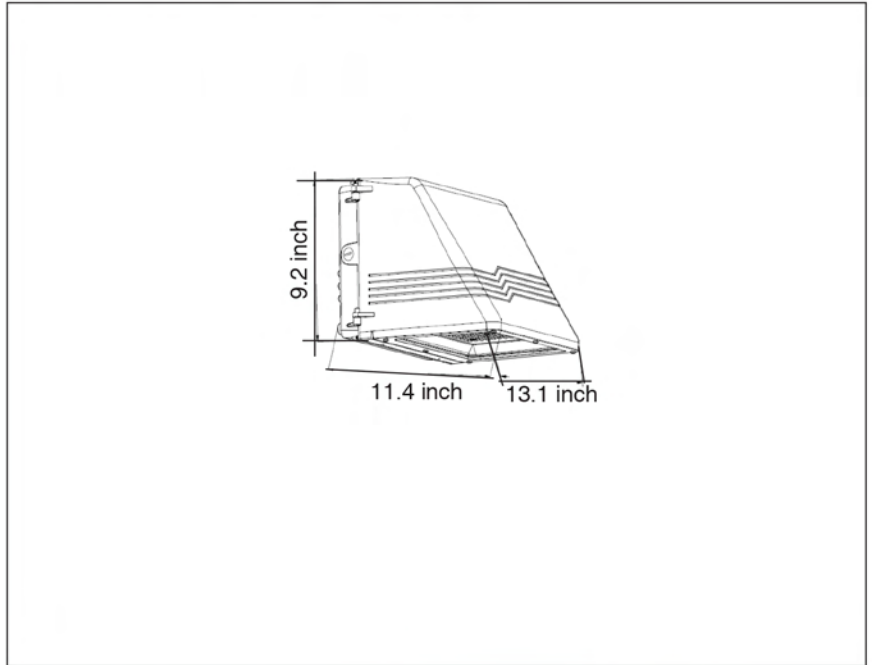

### 14515

LED Brand High Power Nicha LED  
 Rated Luminare luminous flux: 7800lm  
 Rated input power: 60W  
 Luminaire efficiency: 130lm/w  
 Input voltage: AC 100-277V