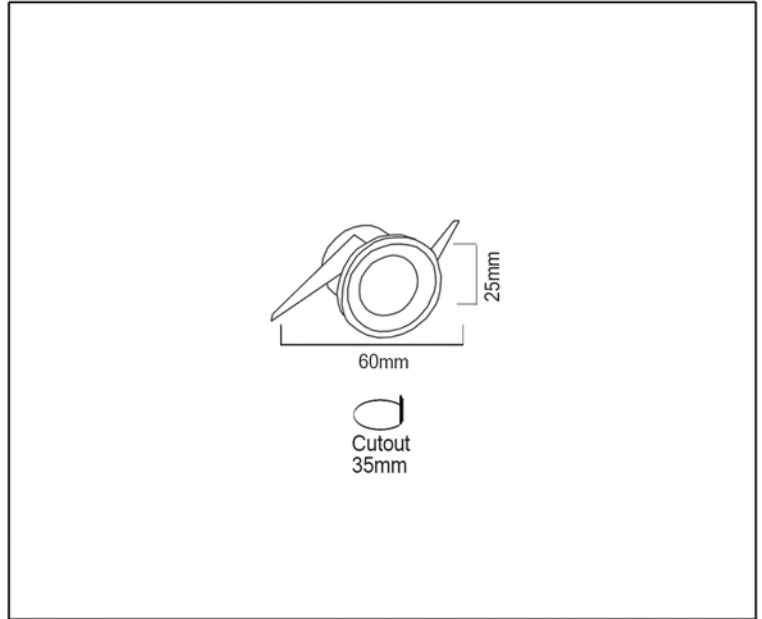

**SYV**<sup>®</sup>

RECESSED DOWNLIGHT

## TECHNICAL DATA SHEET - BLINK DL - 11762 - RECESSED DOWNLIGHT

11762  
 EPISTAR LED  
 Rated Luminaire luminous flux: 85.84lm  
 Rated input power: 1W  
 Luminaire efficiency: 85.84lm/w  
 Input voltage: 220-240V

### Technical Data

Product Data	Recessed Downlight
Wattage	1W
Color Temperature	6000K
Rated Luminaire Luminous Flux	85.84lm
IP Rating	44
Beam Angle	15°
Frequency Range	50-60Hz
CRI	Ra>80
Power Factor	>0.9
Material	Aluminum body + Acrylic cover with driver
Finish	Chrome
Life Span	20,000Hrs
Warranty	2 Years
Applications	Residential, Commercial, Retail, etc.