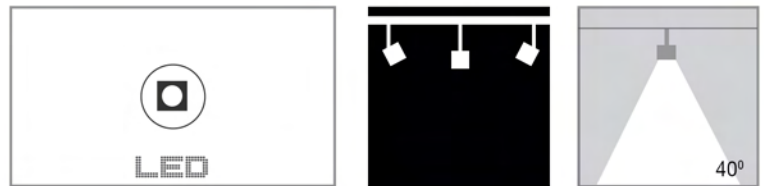

SYV<sup>®</sup>

RECESSED DOWNLIGHT

## TECHNICAL DATA SHEET - GLACE - 13157 - COB DOWNLIGHT

13157  
 CREE LED  
 Rated Luminaire luminous flux: 1500lm  
 Rated input power: 30W  
 Luminaire efficiency: 50lm/w  
 Input voltage: 110-240V

### Technical Data

Product Data	Recessed Downlight
Wattage	30W
Color Temperature	4000K
Rated Luminaire Luminous Flux	1500lm
IP Rating	20
Beam Angle	40°
Current	820mA
Frequency Range	50-60Hz
CRI	Ra>80
Power Factor	>0.9
Material	Aluminium alloy + plastic gear box
Finish	Black
Life Span	30,000Hrs
Warranty	3 Years
Applications	Residential, Commercial, Retail, etc.

### Options

Wattage	30W, 35W
Color Temperature	3000K, 4000K
Beam Angle	15°, 24°, 40°, 50°
Finish	Black, White, Silver