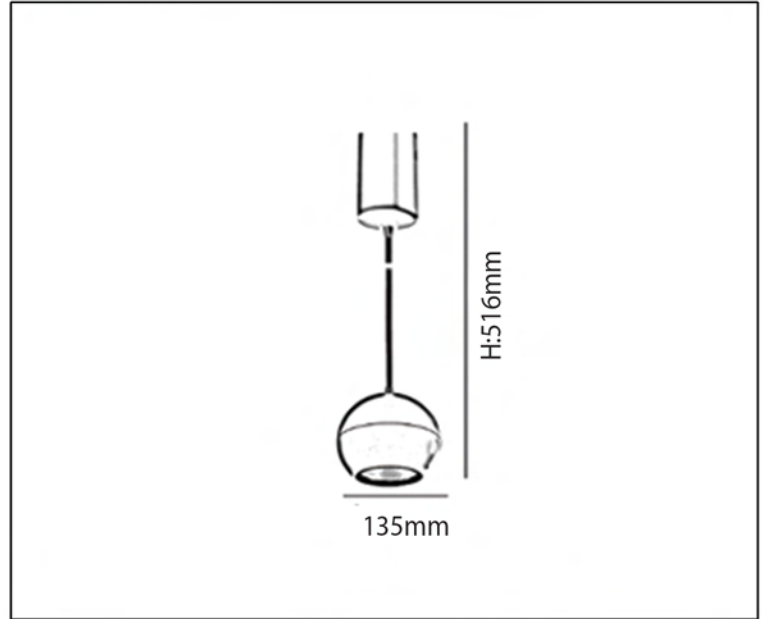

## TECHNICAL DATA SHEET - GLACE - 13157 - COB DOWNLIGHT

13157  
 CREE LED  
 Rated Luminaire luminous flux: 1500lm  
 Rated input power: 30W  
 Luminaire efficiency: 50lm/w  
 Input voltage: 110-240V

### Product Description

Made of high quality aluminum materials & designed with unique light distribution. This fresh and innovative track head combines aesthetics with superior functionality for applications such as specialty retail, grocery, galleries, museums, hospitality, residential and educational environments.

### Technical Data

Product Data	Recessed Downlight
Wattage	30W
Color Temperature	4000K
Rated Luminaire Luminous Flux	1500lm
IP Rating	20
Beam Angle	40°
Current	820mA
Frequency Range	50-60Hz
CRI	Ra>80
Power Factor	>0.9
Material	Aluminium alloy + plastic gear box
Finish	Black
Life Span	30,000Hrs
Warranty	3 Years
Applications	Residential, Commercial, Retail, etc.

### Options

Wattage	30W, 35W
Color Temperature	3000K, 4000K
Beam Angle	15°, 24°, 40°, 50°
Finish	Black, White, Silver