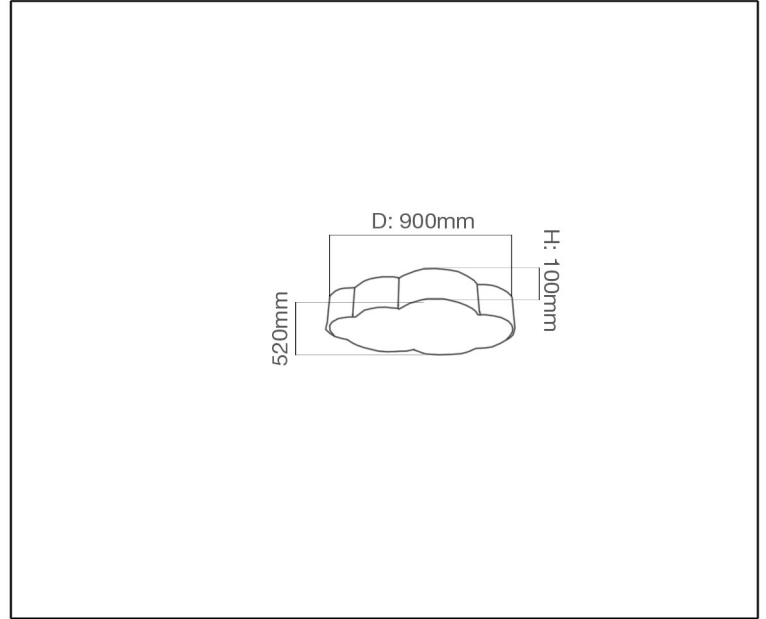

SYV[®]
design

KID'S LIGHT

TECHNICAL DATA SHEET - ALETA - BLUE - 14656 - KID'S LIGHT

14656
LED
Rated Luminaire Luminous Flux: 5100lm
Rated input power: 60W
Luminaire Efficiency: 85lm/W
Input Voltage: 100-240V

Technical Data

Product Data	Ceiling Mounted
Wattage	60W
Rated Luminaire Luminous Flux	5100lm
IP Rating	20
Color Temperature	6000K
RA	>80
Power Factor	>0.9
Material	Iron + Acrylic
Finish	Blue + White
Applications	Residential & Schools
Warranty	3 Years