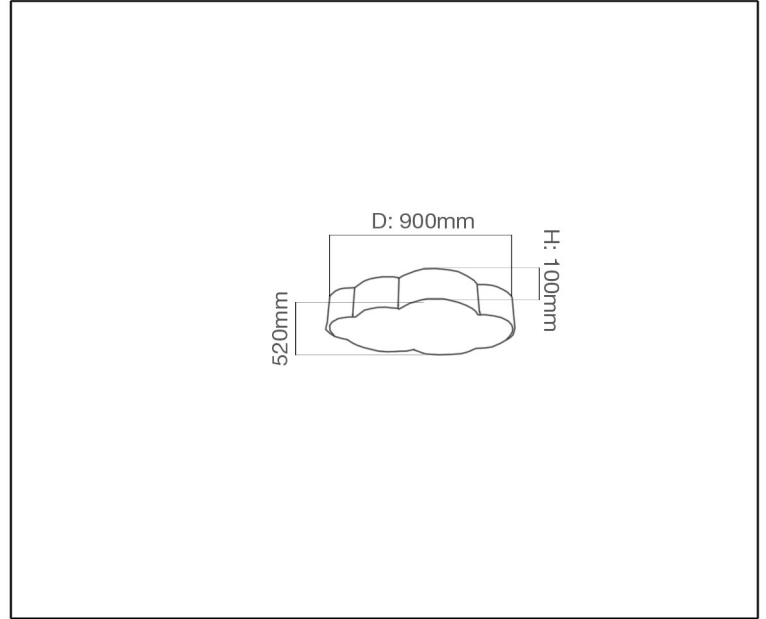

SYV[®]
design

KID'S LIGHT

TECHNICAL DATA SHEET - ALETA - RED - 14655 - KID'S LIGHT

14655
 LED
 Rated Luminaire Luminous Flux: 5100lm
 Rated input power: 60W
 Luminaire Efficiency: 85lm/W
 Input Voltage: 100-240V

Technical Data

Product Data	Ceiling Mounted
Wattage	60W
Rated Luminaire Luminous Flux	5100lm
IP Rating	20
Color Temperature	6000K
RA	>80
Power Factor	>0.9
Material	Iron + Acrylic
Finish	Red + White
Applications	Residential & Schools
Warranty	3 Years