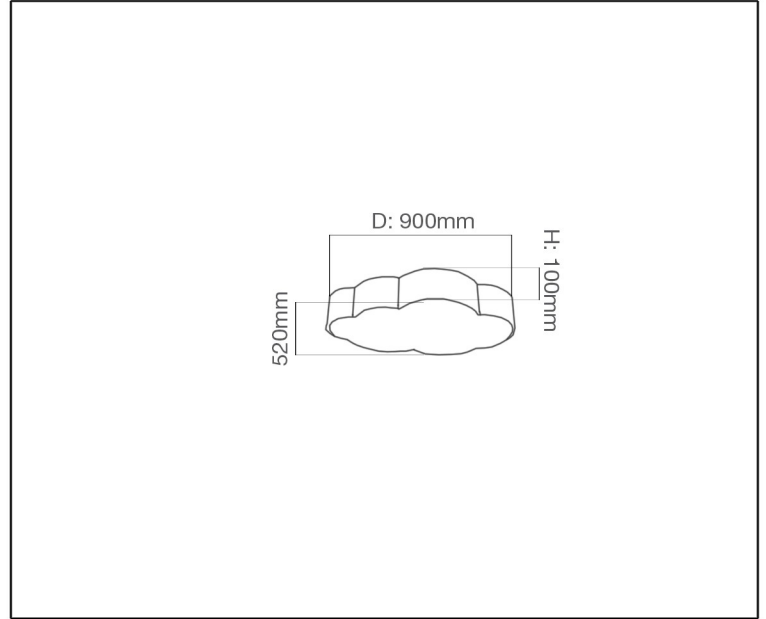

SYV<sup>®</sup>  
design

KID'S LIGHT

## TECHNICAL DATA SHEET - ALETA - YELLOW - 14638 - KID'S LIGHT

14638  
LED  
Rated Luminaire Luminous Flux: 5100lm  
Rated input power: 60W  
Luminaire Efficiency: 85lm/W  
Input Voltage: 100-240V