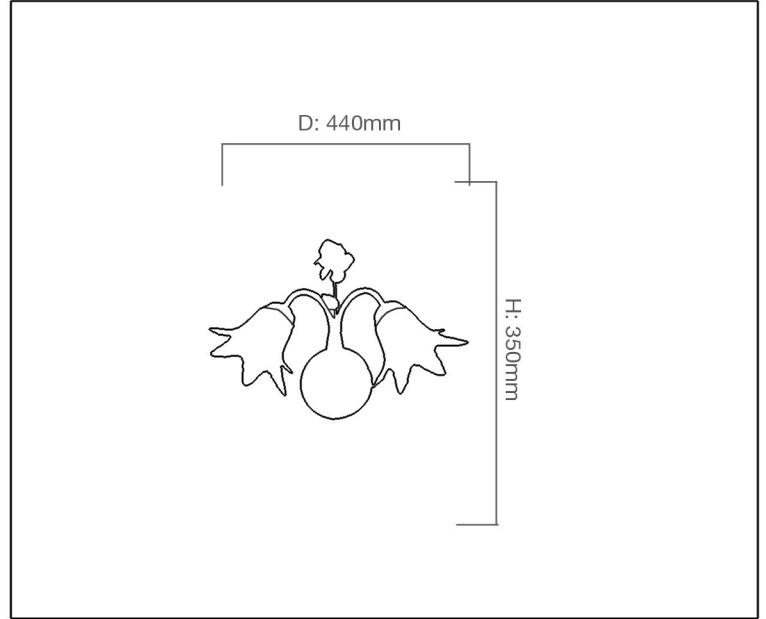

**SYV**<sup>®</sup>  
design

WALL LIGHT

## TECHNICAL DATA SHEET - AMORE 2 - 12009 - WALL LIGHT

12009  
Wall Mounted  
Lamp Type: E14 x 2  
Rated input power: 60W Max

### Product Description

The Amore fitting takes its inspiration from the centuries old tradition of elaborate designs. The glass shades are beautifully shaped of a hand crafted Lily flower. Amore's splendid design acts as a decoration piece as well as a beautiful wall light.

### Technical Data

Product Data	Wall Light
Wattage	40W
IP Rating	20
Color Temperature	-
Material	Hand-brushed Metal body + Glass shades
Finish	Beige + Red + White glass shades
Applications	Residential & Hospitality
Warranty	N/A