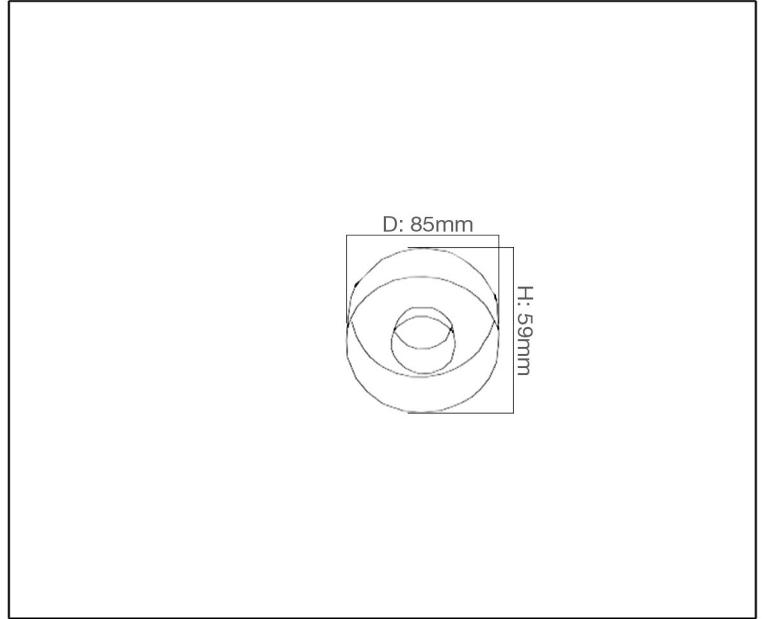

SYV[®]
design

SPOT LIGHT

TECHNICAL DATA SHEET - ATLAS LED - 10737 - SPOT LIGHT

10737
 Recessed Fitting
 Lamp Type: 3 x Cree LED
 Wattage: 1W

Product Description

LED crystal spotlight come with unique cut design work on crystal glass that promises to decorate your ceilings and walls by its splendid light patterns. May it be your living room or hotel corridors, these small sized Led crystal spotlights will illuminate the spaces bright enough that adds a decorative touch to your walls and ceiling.

Technical Data

| | |
|-------------------|---------------------------------------|
| Product Data | Spot Light |
| Wattage | 1W |
| IP Rating | 20 |
| Color Temperature | 3000K WarmWhite |
| Material | Silver aluminium base + Crystal shade |
| Finish | Silver + Clear |
| Applications | Residential & Hospitality |
| Warranty | 2 Years |