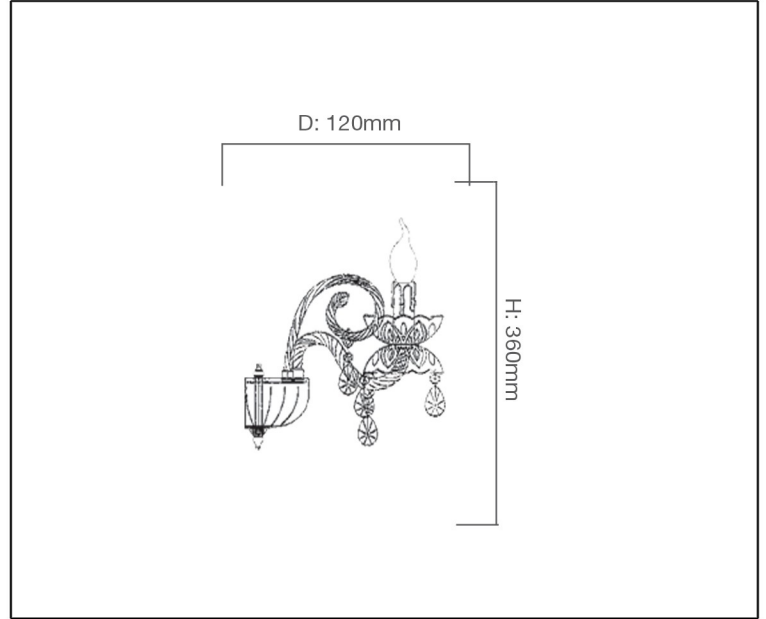

SYV[®]
design

WALL LIGHT

TECHNICAL DATA SHEET - AUREO 1 - 13736 - WALL LIGHT

13736
Wall Mounted
Lamp Type: E14 x 1
Rated input power: 40W Max

Product Description

A lovely touch of luxury and refinement for your rooms. This stunning Champagne colored wall light captures and reflects light beautifully and brings a unique style.

Technical Data

Product Data	Wall Light
Wattage	40W
IP Rating	20
Color Temperature	-
Material	Crystals + Bronze & gold body
Finish	Bronze & gold
Applications	Residential & Hospitality
Warranty	N/A