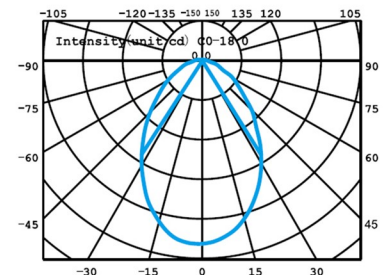

SYV[®]
design

SYV
DAY
PROOF
PLATES
50 8 7/8 IN.
PLATES

HIGHBAY LIGHTS

TECHNICAL DATA SHEET - BAGLITER - 14186 - COMMERCIAL LIGHT SERIES

14186
 Samsung LED
 Rated Luminaire luminous flux: 7800lm
 Rated input power: 60W
 Luminaire efficiency: 130lm/w
 Input voltage: 100-240V

Options

Color Temperature	3000K - 6000K
Beam Angle	2x25°, 60°
Finish	Black, Dark Grey, Grey, Silver