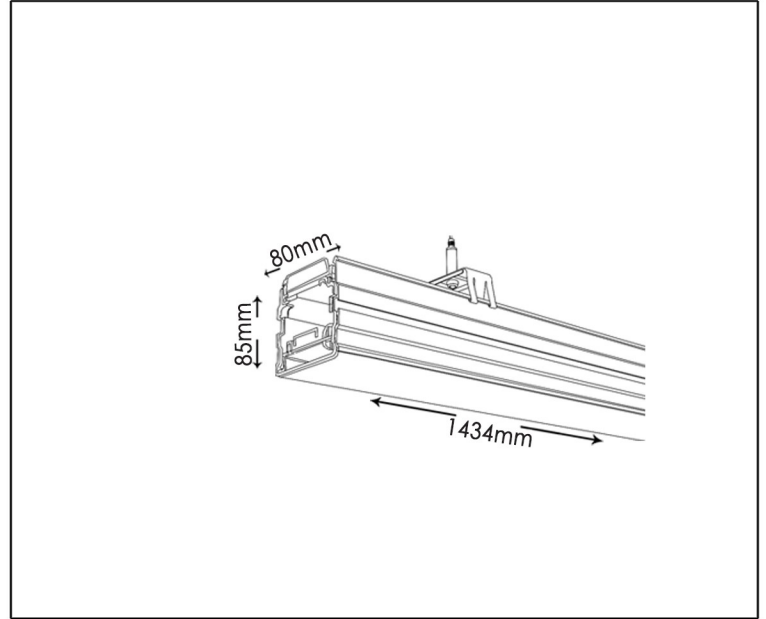

SYV[®]
design

SYV
DAY
PROOF
PLATES
50 8 7/8 IN.
PLATES

HIGHBAY LIGHTS

TECHNICAL DATA SHEET - BAGLITER - 14186 - COMMERCIAL LIGHT SERIES

14186
 Samsung LED
 Rated Luminaire luminous flux: 7800lm
 Rated input power: 60W
 Luminaire efficiency: 130lm/w
 Input voltage: 100-240V

Product Description

We bring to you the innovating LED lighting products, Bagliter - LED Linear Lightings , specially designed for supermarket, warehouse & office project

Technical Data

Product Data	LED Linear Light
Wattage	60W
Color Temperature	5700K
Rated Luminaire Luminous Flux	7800lm
IP	20
Beam Angle	60°
Frequency Range	50-60Hz
CRI	Ra>80
Power Factor	>0.9
Material	Aluminium Body
Finish	Silver
Life Span	50,000Hrs
Warranty	5 Years
Applications	Commercial, Retail, Hospitality

Options

Color Temperature	3000K - 6000K
Beam Angle	2x25°, 60°
Finish	Black, Dark Grey, Grey, Silver