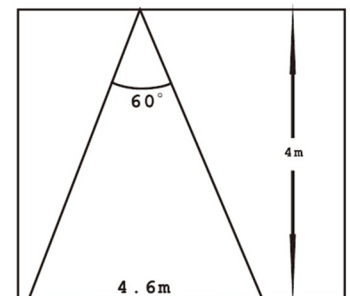

SYV[®]
design

SYV
DAY
PROOF
PLATES
50 8 7/8 IN.
PLATES

HIGHBAY LIGHTS

TECHNICAL DATA SHEET - BAGLITER - 14186 - COMMERCIAL LIGHT SERIES

14186
 Samsung LED
 Rated Luminaire luminous flux: 7800lm
 Rated input power: 60W
 Luminaire efficiency: 130lm/w
 Input voltage: 100-240V

Options

Color Temperature	3000K - 6000K
Beam Angle	2x25°, 60°
Finish	Black, Dark Grey, Grey, Silver