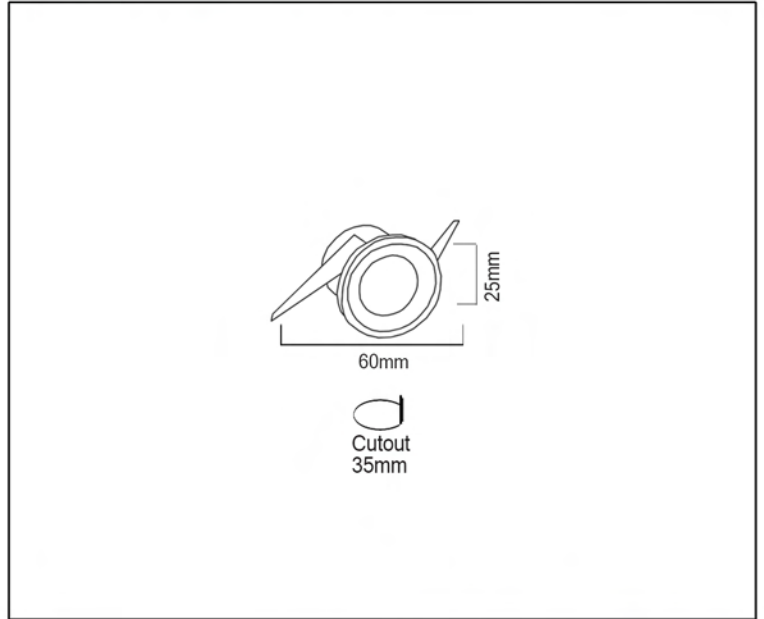

SYV[®]

RECESSED DOWNLIGHT

TECHNICAL DATA SHEET - BLINK WW - 13338 - RECESSED DOWNLIGHT

13338
 EPISTAR LED
 Rated Luminaire luminous flux: 80lm
 Rated input power: 1W
 Luminaire efficiency: 80lm/w
 Input voltage: 220-240V

Technical Data

Product Data	Recessed Downlight
Wattage	1W
Color Temperature	3000K
Rated Luminaire Luminous Flux	80lm
IP Rating	44
Beam Angle	15°
Frequency Range	50-60Hz
CRI	Ra>80
Power Factor	>0.9
Material	Aluminum body + Acrylic cover with driver
Finish	Chrome
Life Span	20,000Hrs
Warranty	2 Years
Applications	Residential, Commercial, Retail, etc.