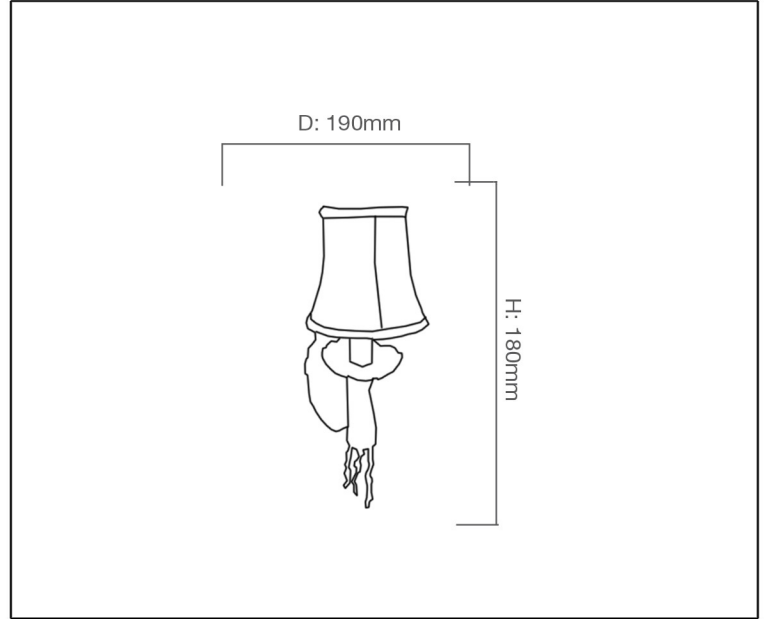

**Syv**<sup>®</sup>  
design

WALL LIGHT

## TECHNICAL DATA SHEET - BRIGHTON - 11120 - WALL LIGHT

11120  
Wall Mounted  
Lamp Type: E14 x 1  
Rated input power: 40W Max

### Product Description

Brighton Wall makes a statement with its brilliant design and classic shape that sets high standards of quality and originality. It combines chrome material with clear crystals and fabric shade finish canopy that adds a sophistication look to your rooms.

### Technical Data

Product Data	Wall Light
Wattage	40W
IP Rating	20
Color Temperature	-
Material	Chrome plated + Crystals+ Fabric shade
Finish	Chrome + Rust Fabric Shade
Applications	Residential & Hospitality
Warranty	N/A