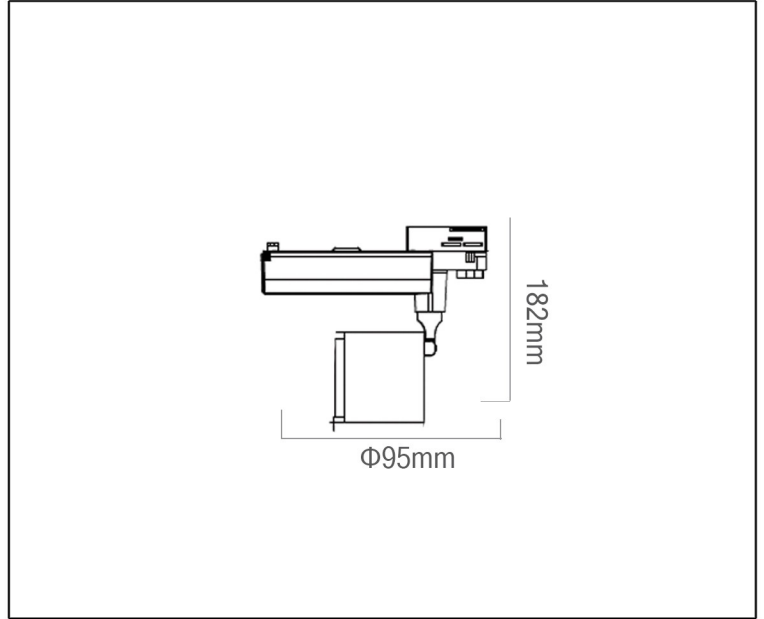

## TECHNICAL DATA SHEET - CAPAZ - 14928 - TRACK LIGHT

14928  
 CITIZEN LED  
 Rated Luminaire Luminous Flux: 1300lm  
 Rated input power: 20W  
 Luminaire efficiency: 65lm/w  
 Input voltage: AC200-240V

### Product Description

Illuminate your walls and bring your interiors to life with Capaz, a beautiful source of light. This track head features a simple cylindrical design. The LED is ideal for applications where a minimalist profile is desired with powerful brightness capabilities.

### Technical Data

Product Data	Track light
Wattage	20W
Color Temperature	3000K
Rated Luminaire Luminous Flux	1300lm
IP Rating	20
Beam Angle	30°
Frequency Range	50-60Hz
CRI	Ra>80/90
Power Factor	>0.9
Material	Die Cast Aluminium
Finish	Black
Life Span	50,000Hrs
Warranty	5 Years
Applications	Residential, Commercial, Retail, etc.

### Options

Wattage	30W
Color Temperature	3000K-4000K
Beam Angle	15°, 24°
Dimmable	DALI, TRIAC, 0-10V, 1-10V, Others