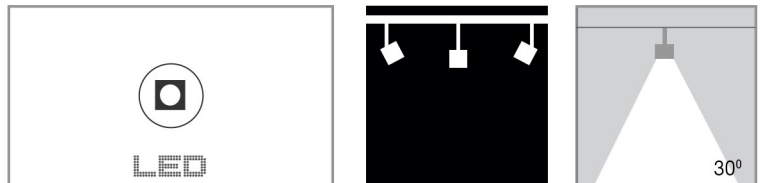

## TECHNICAL DATA SHEET - CAPAZ - 14928 - TRACK LIGHT

14928  
 CITIZEN LED  
 Rated Luminaire Luminous Flux: 1300lm  
 Rated input power: 20W  
 Luminaire efficiency: 65lm/w  
 Input voltage: AC200-240V

### Technical Data

Product Data	Track light
Wattage	20W
Color Temperature	3000K
Rated Luminaire Luminous Flux	1300lm
IP Rating	20
Beam Angle	30°
Frequency Range	50-60Hz
CRI	Ra>80/90
Power Factor	>0.9
Material	Die Cast Aluminium
Finish	Black
Life Span	50,000Hrs
Warranty	5 Years
Applications	Residential, Commercial, Retail, etc.

### Options

Wattage	30W
Color Temperature	3000K-4000K
Beam Angle	15°, 24°
Dimmable	DALI, TRIAC, 0-10V, 1-10V, Others