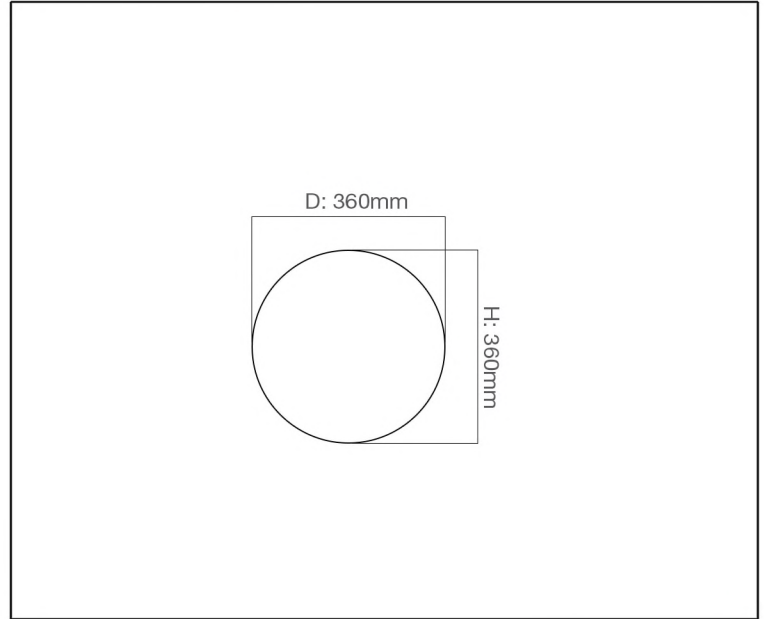

Syv[®]
design

CEILING LIGHT

TECHNICAL DATA SHEET - CARLO DL - 13021 - WALL/CEILING LIGHT

13021
Wall/Ceiling Mounted
Lamp Type: LED
Rated input power: 18W Max

Product Description

Simply designed to provide functionality, Carlo Light can be practically used anywhere due to its ideal ambient lighting; from the bedroom, study to bathroom or foyer area, this flush mount with a white shade acts as a light diffuser that creates a warm and welcoming environment in the area.

Technical Data

Product Data	Wall/Ceiling Light
Wattage	18W
IP Rating	44
Color Temperature	6000K
Lumen	N/A
Material	Acrylic + Steel
Finish	Chrome + White shade
Applications	Residential & Hospitality
Warranty	2 Years