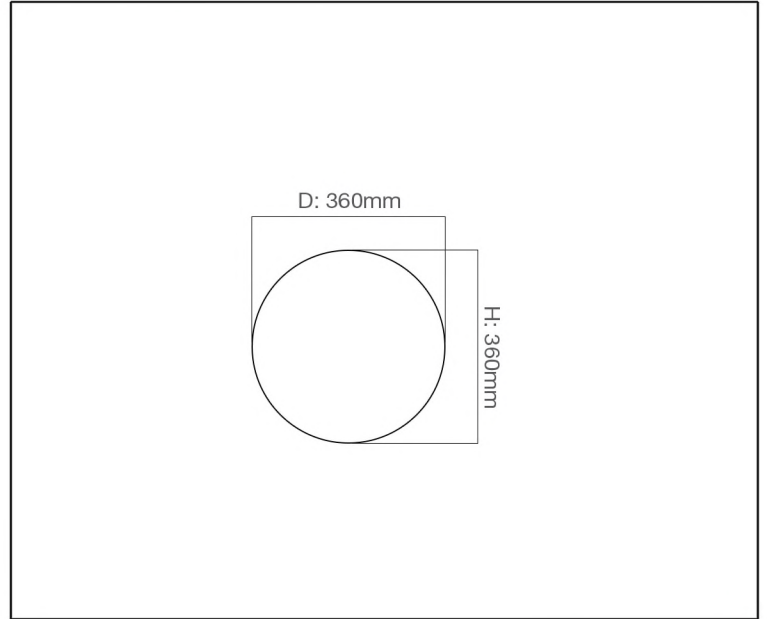

## TECHNICAL DATA SHEET - CARLO WW - 14255 - WALL/CEILING LIGHT

14255  
Wall/Ceiling Mounted  
Lamp Type: LED  
Rated input power: 18W Max

### Technical Data

Product Data	Wall/Ceiling Light
Wattage	18W
IP Rating	44
Color Temperature	3000K
Lumen	N/A
Material	Acrylic + Steel
Finish	Chrome + White shade
Applications	Residential & Hospitality
Warranty	2 Years