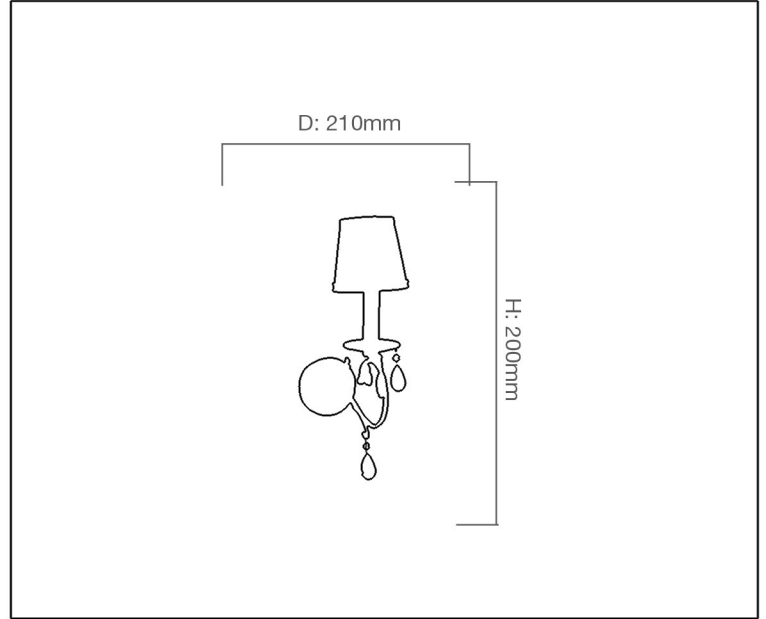

SYV[®]
design

WALL LIGHT

TECHNICAL DATA SHEET - CASCATA 1 - 11885 - WALL LIGHT

11885
Wall Mounted
Lamp Type: E27 with Cree LED
Rated input power: 60W Max

Product Description

100% Crystal Chandelier wall light. A Great European Tradition. Nothing is quite as elegant as the fine crystal chandeliers that give sparkle to brilliant evenings at palaces and manor houses. This beautiful chandelier is decorated and draped with 100% crystal that capture and reflect the light of the candle bulbs.

Technical Data

Product Data	Wall Light
Wattage	60W
IP Rating	20
Lumen	180lm
Material	Chrome plated+ K9 Crystals+ Fabric shade
Finish	Off White
Applications	Residential & Hospitality
Warranty	N/A