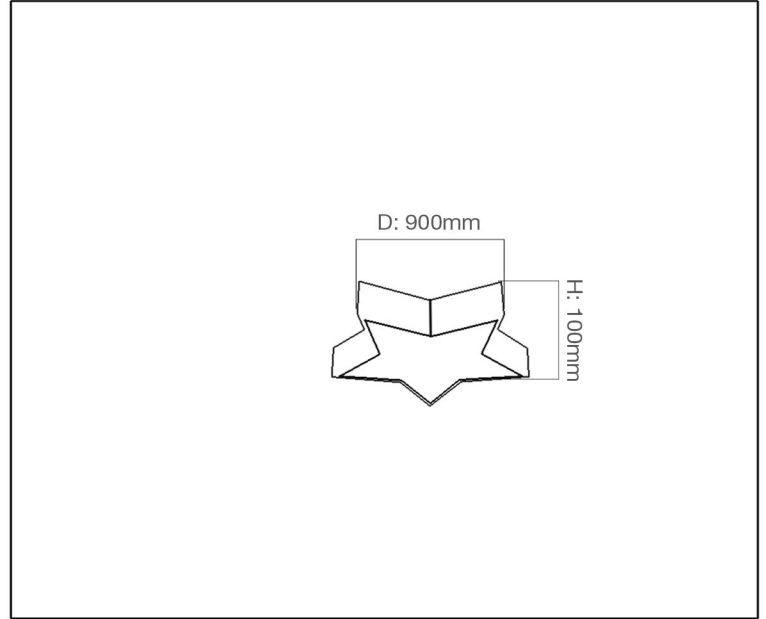

**Syv**<sup>®</sup>  
design

KID'S LIGHT

## TECHNICAL DATA SHEET - CENTELLO B - 14662 - KID'S LIGHT

14662  
LED  
Rated Luminaire Luminous Flux: 5100lm  
Rated input power: 60W  
Luminaire Efficiency: 85lm/W  
Input Voltage: 100-240V