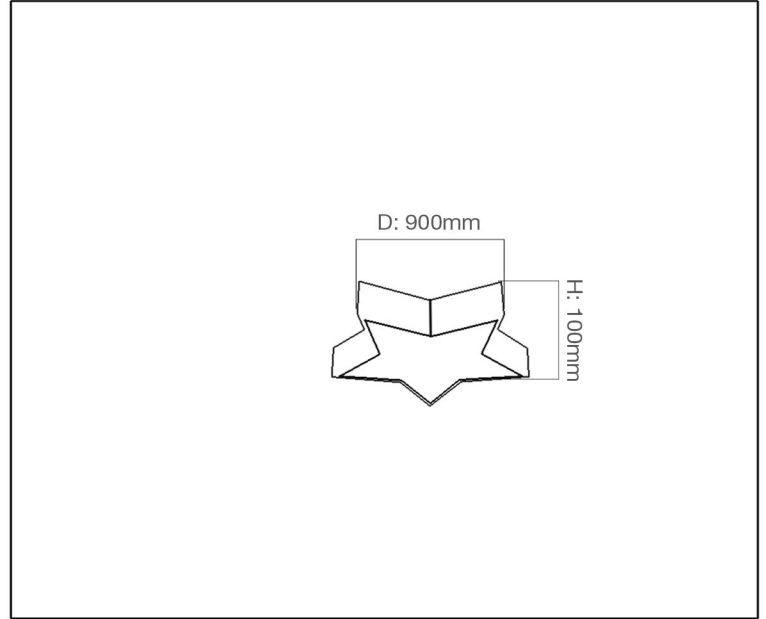

Syv[®]
design

KID'S LIGHT

TECHNICAL DATA SHEET - CENTELLO G - 14663 - KID'S LIGHT

14663
LED
Rated Luminaire Luminous Flux: 5100lm
Rated input power: 60W
Luminaire Efficiency: 85lm/W
Input Voltage: 100-240V

Technical Data

Product Data	Ceiling Mounted
Wattage	60W
Rated Luminaire Luminous Flux	5100lm
IP Rating	20
Color Temperature	6000K
RA	>80
Power Factor	>0.9
Material	Iron + Acrylic
Finish	Green + White
Applications	Residential & Schools
Warranty	3 Years